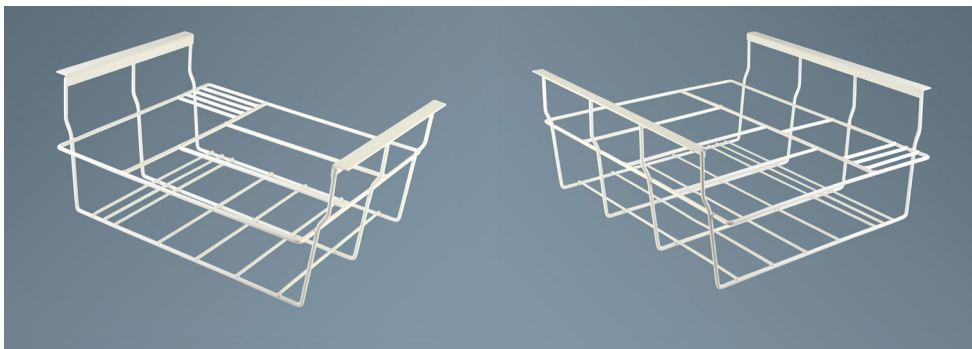

| SCOOP |

PRESENTATION & VISIBILITY

GLASS TOP CANOPY WITH NOVA FREEZER

ALUMINUM TOP CANOPY WITH NOVA FREEZER

FEATURES

- High Quality
- Available for Nova 22 to Nova 61 freezers
- Elegant design
- Scoop baskets available
- Available in all climate classes
- Graphics (option)
- Illuminated canopy (option)

With the Elcold Scoop ice cream program, you are offered the possibility to create your own ice cream freezer solution to match your needs and optimize your promotion. You can combine our Nova freezer with the Elcold canopies (Sneezeguards).

Wired basket for scooping with room for 3 containers in one direction and 1 container in the other direction- making a total of 4 containers.

Wired basket for scooping with room for 4 containers in one direction and 1 container in the other direction- making a total of 5 containers.

The baskets are designed for 5 liter plastic containers with a dimension of 342*154*130 mm.

WIRE BASKETS FOR SCOOP

FREEZER MODEL	NUMBER OF BASKETS (3 + 1 ACROSS)	NUMBER OF BASKETS (4 + 1 ACROSS)	NUMBER OF DIFF 5 LITER FLAVOURS
Nova 22	0	1	5
Nova 35	2	0	8
Nova 45	0	2	10
Nova 53	3	0	12
Nova 61	2	1	13