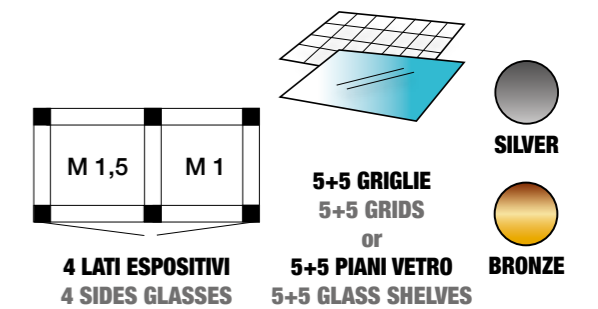

1310

1550 X 640 X 1910 mm

	STATIC	NO-POST		KW	LT	KG	€
P	+2 / +10 °C	2	0,50	915	252 - 294		
NT	-15 / -25 °C	2	0,90	915	262 - 304		
NP	-15 / -25 °C +2 / +10 °C	2	0,70	915	257 - 299		
NFP	+10 / -5 °C	2	0,90	875	264 - 306		
NFN	+5 / -25 °C	2	1,50	875	274 - 316		
CB	+5 / -25 °C +10 / -5 °C	2	1,20	875	269 - 311		

*modelli statici 1860 mm
static model 1860 mm

1550 X 640 X 1910 mm

1340

	STATIC	NO-POST		KW	LT	KG	€
P	+2 / +10 °C	2	0,90	915	319 - 361		
NT	-15 / -25 °C	2	1,50	915	329 - 371		
NP	-15 / -25 °C +2 / +10 °C	2	1,20	915	324 - 366		
NFP	+10 / -5 °C	2	0,90	875	319 - 362		
NFN	+5 / -25 °C	2	1,50	875	329 - 372		
CB	+5 / -25 °C +10 / -5 °C	2	1,20	875	324 - 367		

*modelli statici 1860 mm
static model 1860 mm

1320

1550 X 640 X 1910 mm

	STATIC	NO-POST		KW	LT	KG	€
P	+2 / +10 °C	2	0,50	915	275 - 317		
NT	-15 / -25 °C	2	0,90	915	285 - 327		
NP	-15 / -25 °C +2 / +10 °C	2	0,70	915	287 - 322		
NFP	+10 / -5 °C	2	0,90	875	277 - 319		
NFN	+5 / -25 °C	2	1,50	875	287 - 329		
CB	+5 / -25 °C +10 / -5 °C	2	1,20	875	282 - 324		

*modelli statici 1860 mm
static model 1860 mm

1550 X 640 X 1910 mm

1341

	STATIC	NO-POST		KW	LT	KG	€
P	+2 / +10 °C	2	0,90	915	327 - 369		
NP	-15 / -25 °C +2 / +10 °C	2	1,20	915	332 - 374		
NFP	+10 / -5 °C	2	0,90	875	327 - 369		
NFN	+5 / -25 °C	2	1,50	875	337 - 380		
CB	+5 / -25 °C +10 / -5 °C	2	1,20	875	332 - 374		

*modelli statici 1860 mm
static model 1860 mm

1330

1550 X 640 X 1910 mm

	STATIC	NO-POST		KW	LT	KG	€
P	+2 / +10 °C	2	0,90	915	290 - 332		
NT	-15 / -25 °C	2	1,50	915	300 - 342		
NP	-15 / -25 °C +2 / +10 °C	2	1,20	915	295 - 337		
NFP	+10 / -5 °C	2	0,90	875	298 - 340		
NFN	+5 / -25 °C	2	1,50	875	308 - 350		
CB	+5 / -25 °C +10 / -5 °C	2	1,20	875	303 - 345		

*modelli statici 1860 mm
static model 1860 mm