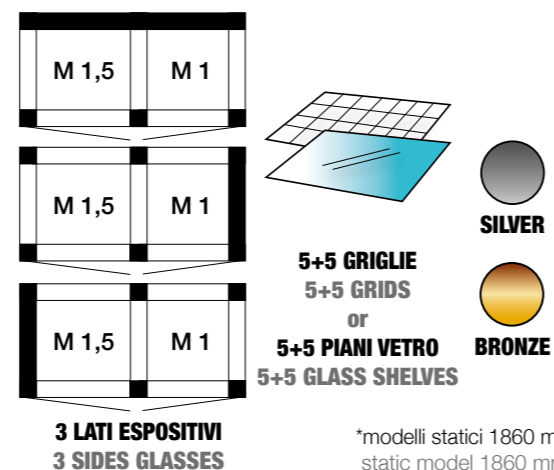

*modelli statici 1860 mm
static model 1860 mm