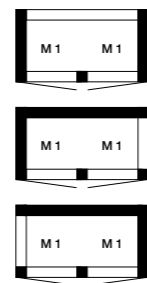

510 X 560 mm
5+5 GRIGLIE
5+5 GRIDS
5+5 PIANI VETRO
5+5 GLASS SHELVES