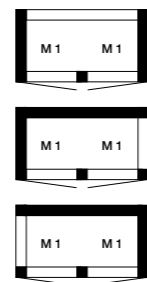

510 X 560 mm
5+5 GRIGLIE
5+5 GRIDS
5+5 PIANI VETRO
5+5 GLASS SHELVES