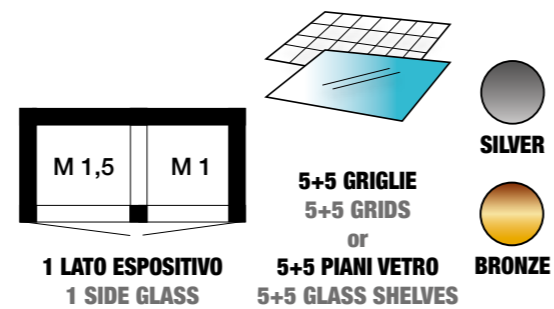

1310

1550 X 640 X 1910 mm

	STATIC	NO-POST		KW	LT	KG	€
P	+2 / +10 °C	2	0,50	915	252 - 294		
NT	-15 / -25 °C	2	0,90	915	262 - 304		
NP	-15 / -25 °C +2 / +10 °C	2	0,70	915	257 - 299		
NFP	+10 / -5 °C	2	0,90	875	264 - 306		
NFN	+5 / -25 °C	2	1,50	875	274 - 316		
CB	+5 / -25 °C +10 / -5 °C	2	1,20	875	269 - 311		

*modelli statici 1860 mm
static model 1860 mm

1550 X 640 X 1910 mm

1340

	STATIC	NO-POST		KW	LT	KG	€
P	+2 / +10 °C	2	0,90	915	319 - 361		
NT	-15 / -25 °C	2	1,50	915	329 - 371		
NP	-15 / -25 °C +2 / +10 °C	2	1,20	915	324 - 366		
NFP	+10 / -5 °C	2	0,90	875	319 - 362		
NFN	+5 / -25 °C	2	1,50	875	329 - 372		
CB	+5 / -25 °C +10 / -5 °C	2	1,20	875	324 - 367