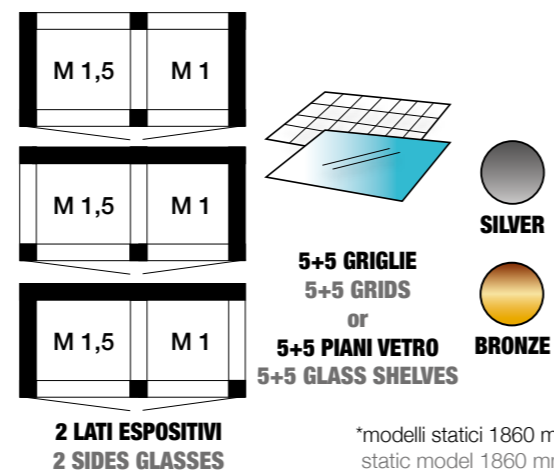

1320

1550 X 640 X 1910 mm

	STATIC	NO-POST		KW	LT	KG	€
P	+2 / +10 °C	2	0,50	915	275 - 317		
NT	-15 / -25 °C	2	0,90	915	285 - 327		
NP	-15 / -25 °C +2 / +10 °C	2	0,70	915	287 - 322		
NFP	+10 / -5 °C	2	0,90	875	277 - 319		
NFN	+5 / -25 °C	2	1,50	875	287 - 329		
CB	+5 / -25 °C +10 / -5 °C	2	1,20	875	282 - 324		

*modelli statici 1860 mm
static model 1860 mm

1550 X 640 X 1910 mm

1341

	STATIC	NO-POST		KW	LT	KG	€
P	+2 / +10 °C	2	0,90	915	327 - 369		
NP	-15 / -25 °C +2 / +10 °C	2	1,20	915	332 - 374		
NFP	+10 / -5 °C	2	0,90	875	327 - 369		
NFN	+5 / -25 °C	2	1,50	875	337 - 380		
CB	+5 / -25 °C +10 / -5 °C	2	1,20	875	332 - 374