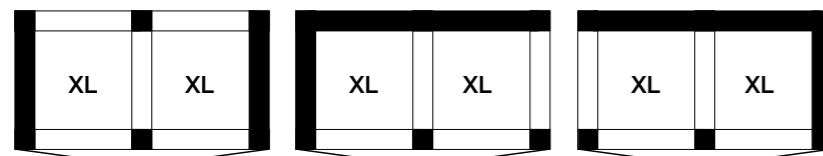

2 LATI ESPOSITIVI
2 SIDES GLASSES

SILVER

BRONZE

600 X 550 mm
5+5 GRIGLIE
5+5 GRIDS
or
5+5 PIANI VETRO
5+5 GLASS SHELVES