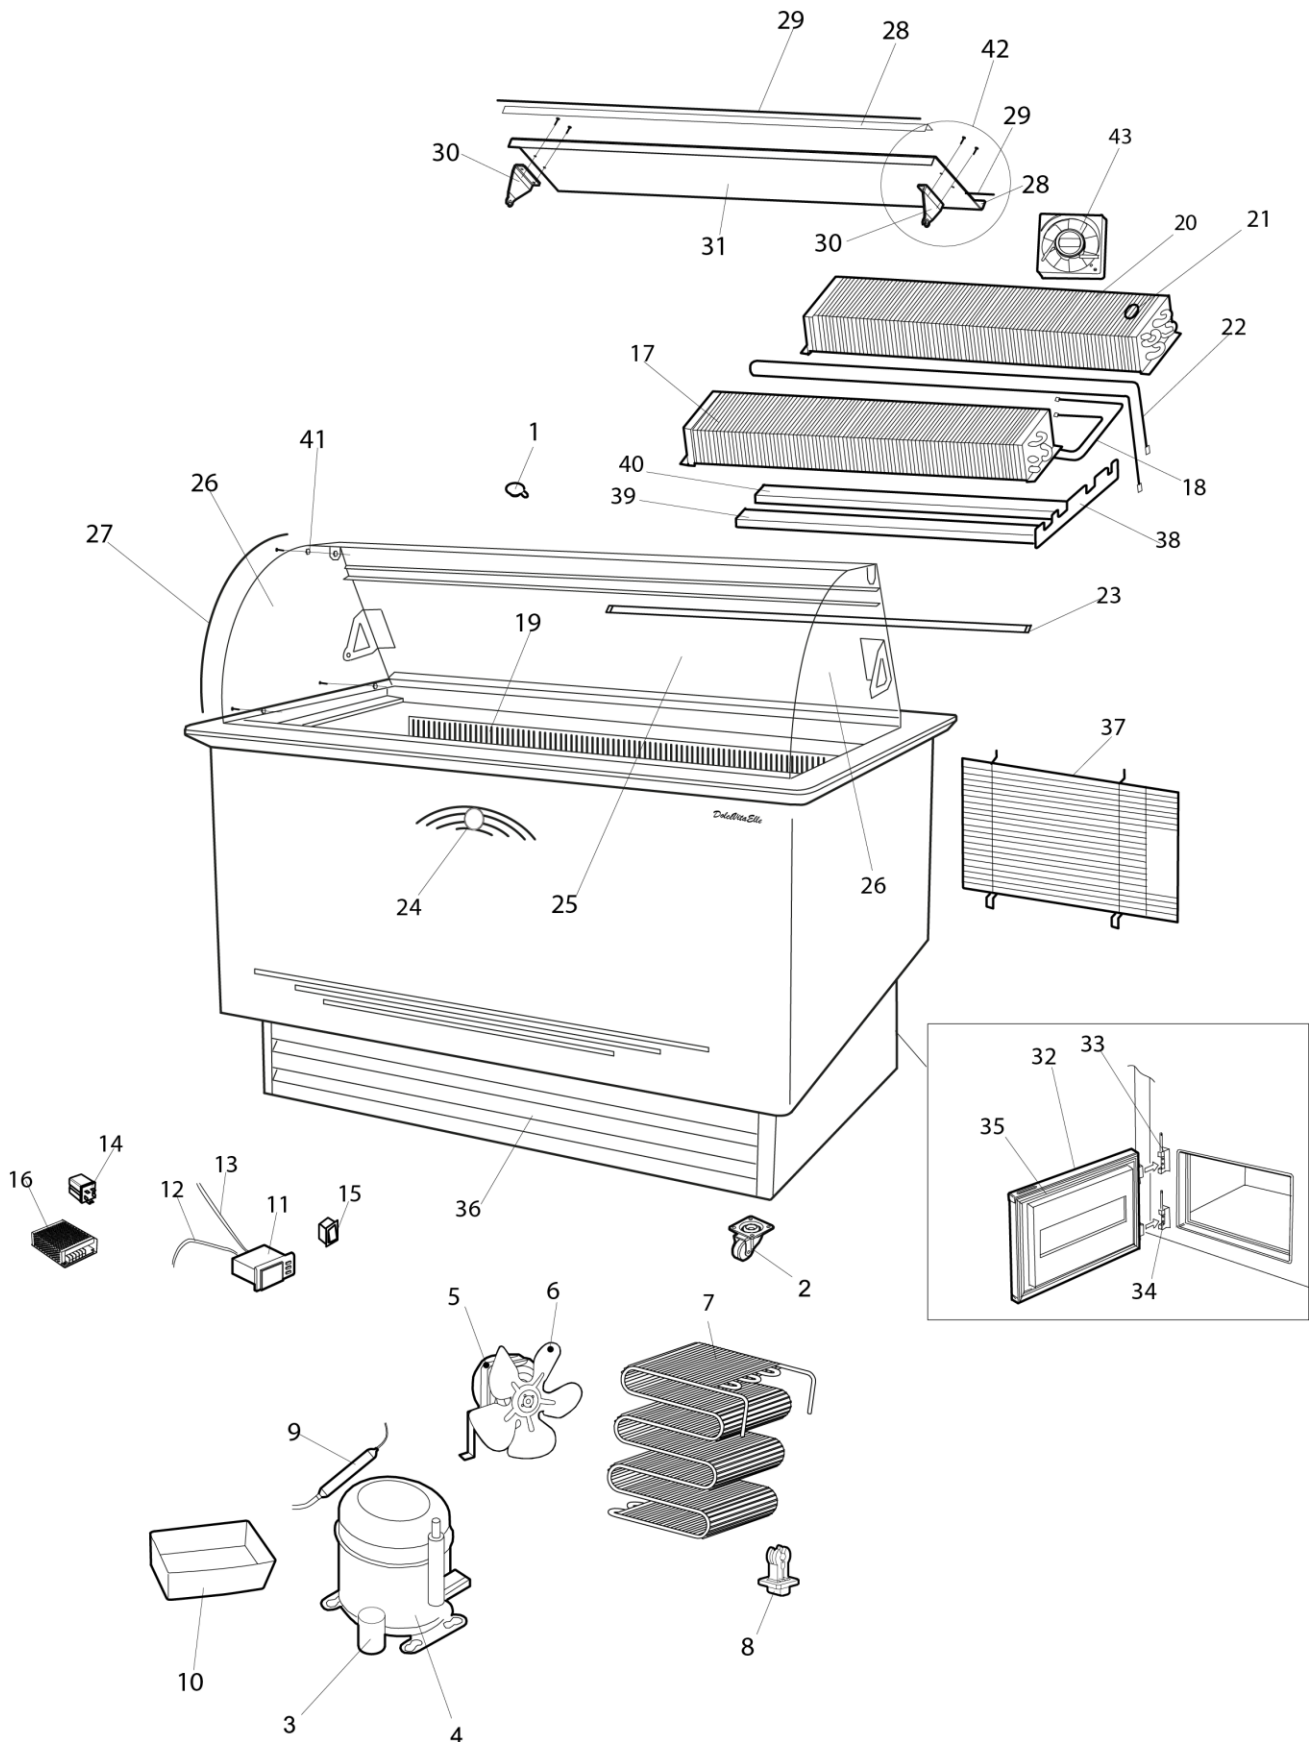

DOLCE VITA ELLE 13 R452A (COD. E1415M0000)

Negative - static scooping display cabinet

Spare parts list

Ref.	Description	Code
1	WATER OUTLET CAP VT-ICE CREAM CABINET GREY	3420499581000
2	WHEEL 50/2/NP1 PLATE H75	5623007
3	ACC.SET NT2192GK 220/240V 50HZ CSIR	1147568
4	COMP.EMBRACO NT2192GK 220/240 50HZ CSIR R404A	4108094
5	MOTOR FAN 16W 220/240V-50/60HZ BRACKET H82	4121136
6	FAN 254X27° PRESS ALUMINUM	4122021
7	WIRE CONDENSER BUNDY 8T 7R	4111053
8	BRACKET CONDENSER BUNDY HOLDER	1722340
9	FILTER XH9 ENTRY 6.5 OUT 2.75 GR.20	3141029
10	KIT TRAY EVAPORAT.WATER RUMBA/DOMINO/GLOBAL/EXPO	8998585F
11	DIGITAL THERMOSTAT Y39E TOP/J	1188174
12	NTC L=2000 DIGITAL THERMOSTAT PROBE	1185050
13	NTC L=2000 DIGITAL THERMOSTAT PROBE PVC	1185052
14	RELAY 65.31-8.230-03.00 FINDER	1042007
15	ONE POLE WHITE SWITCH "O-I"	4000600011000
16	POWER SUPPLY LED 24V 20W	1171018
17	FRONT EVAPORATOR RUMBA 10 J	4100222333000
18	FRONT EVAPORATOR S/S HEATER	4003122394000
19	EVAPORATOR GRID DOLCE VITA ELLE 13	0621408
20	FRONT EVAPORATOR RUMBA 10 J	4100222332000
21	BIMETALLIC WIRED THERMOSTAT	1105025
22	REAR EVAPORATOR S/S HEATER	4003122395000
23	LED LAMP 14W L1400 24V NOT-ADJUSTABLE	1112098
24	CIRCLE THERMOMETER D.57 -40/+40°C	2631010
25	FRONTAL GLASS DOLCE VITA ELLE 13	1751618
26	LEFT/RIGHT GLASS DOLCE VITA ELLE 10/13	1751615
27	PROF.PVC L=675 SOFT RUMBA CURVED GLASS	1712461
28	PROFILE HAND	2105627
29	GASKET PROFILE BMP C825 SAMBA-RUMBA-TOP-J BLACK	3410600082500
30	ABS GLASS BRACKET F. X7/E	4400516158000
31	ASS.FLAP DOLCE VITA ELLE 13	9903869F
32	STEEL RESERVE DOOR RUMBA	8424052
33	UPPER COMPLETE HINGE RUMBA	3400500010002
34	LOWER COMPLETE HINGE RUMBA	1722352
35	GASKET ICE CREAM CABINET GREY	4400710106000
36	FRONTAL GRID DOLCE VITA ELLE 13 BLUE P290C	8522063
37	REAR GRID DOLCE VITA ELLE 10/13	0621411
38	SHAPED BIN HOLDER SUPPORTRUMBA J	3410799400000
39	BINS HOLDER BAR	2151017
40	BINS HOLDER BAR	2151019
41	SCREW SET FOR GLASS DOLCE VITA ELLE 10/13	8998600F
42	FLAP SCREW SET	8998540F

* Price list without VAT. The prices of the accessories set are to be considered only if they are sold with the relevant compressors

The manufacturer will reserve the right to make any modification without prior notice.

Updated on
24/04/2019

DOLCE VITA ELLE 13 R452A (COD. E1415M0000)

Negative - static scooping display cabinet

Spare parts drawing

Updated on
24/04/2019