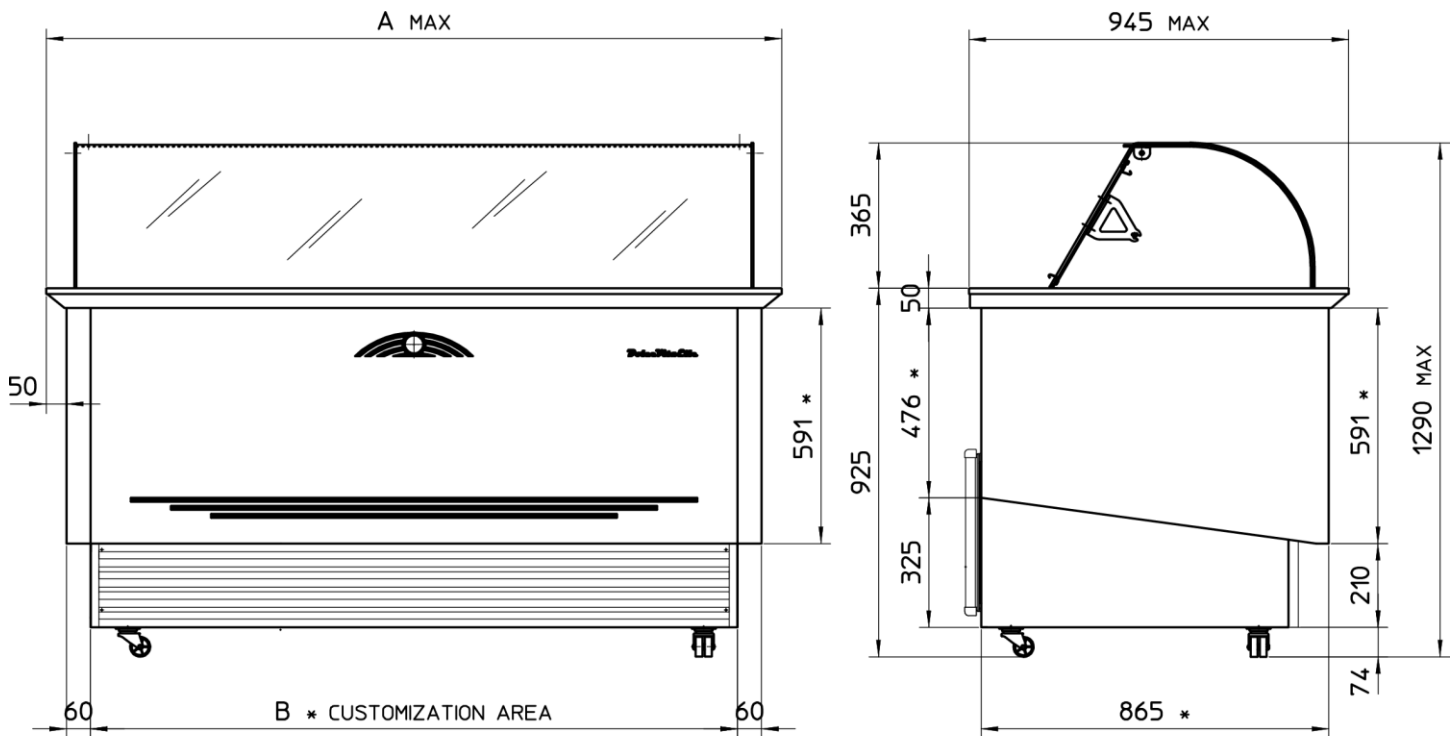

# DOLCE VITA ELLE 13 R452A (COD. E1415M0000)

Negative - static scooping display cabinet

Technical data

<b>Temperature</b>	-18°C -20°C
<b>Voltage and Frequency</b>	230 V~ 50 Hz
<b>Gas</b>	R452A
<b>Net dimension</b>	1830 x 945 x 1290 mm (l x p x h)
<b>Packed dimension</b>	1880 x 1015 x 1410 mm (l x p x h)
<b>Gross capacity</b>	586 l
<b>Net capacity</b>	452 l
<b>Gross weight</b>	201.00 Kg
<b>Net weight</b>	151.00 Kg
<b>Heat insulation</b>	Rigid polyurethane foam "HCFC/CFC/HFC" free
<b>Inner tank</b>	White prepainted non-toxic steel sheet
<b>Frontal panel</b>	White prepainted steel sheet
<b>Glass</b>	Insulating Upper curved glazed cabinet
<b>Frontal grid</b>	Plasticised steel sheet blu (P290C)
<b>Back grid - colour</b>	White plasticised steel rod
<b>Compressor</b>	1 + HP
<b>absorbed power</b>	810 W
<b>Power consumption (24h)</b>	13,5 kWh/24h
<b>Condensator</b>	Wire and tube - maintenance free with powered fan
<b>Evaporator</b>	2 static packed evaporation system (and defrosting resistance) + evaporator coil foamed in the tank
<b>Defrosting</b>	automatic defrosting with automatic water evaporation
<b>Climatic class</b>	4+(35°C-70%RH)
<b>Plug</b>	European - Angular Plug
<b>Thermometer/Thermostat</b>	Electronic
<b>Quantity of 5 liters stainless steel containers (not included)</b>	13 for displaying ice cream and 16 in the reserve
<b>Standard equipment</b>	Separate reserve accessible via a door - 4 wheels - internal LED light with switch
<b>Optional</b>	Stainless steel containers - Portions-washing - price holder
<b>Brand</b>	MONDIAL FRAMEC
<b>Producer</b>	Mondial Framec

# DOLCE VITA ELLE 13 R452A (COD. E1415M0000)

Negative - static scooping display cabinet

Layout

MODEL	A	B	B * frontal customization area	* lateral customization area
DOLCE VITA ELLE 10	1437	1217	1217 x 591	865 x 476/591
DOLCE VITA ELLE 13	1830	1610	1610 x 591	865 x 476/591