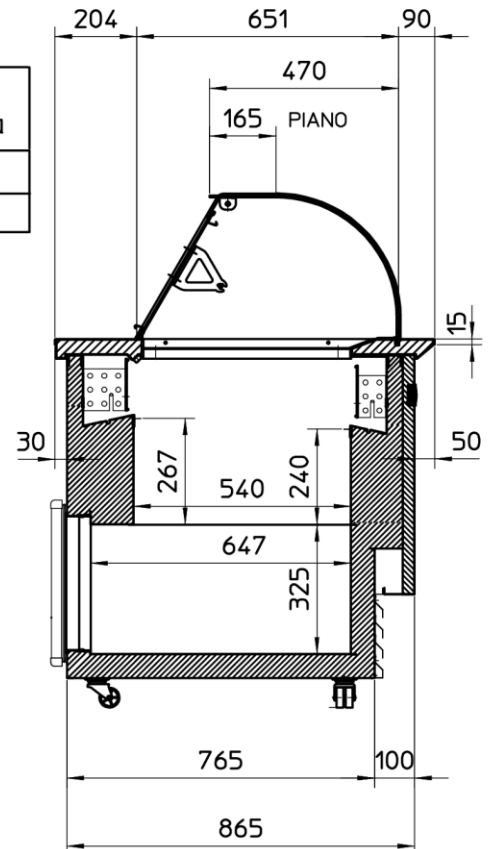

Updated on
24/04/2019