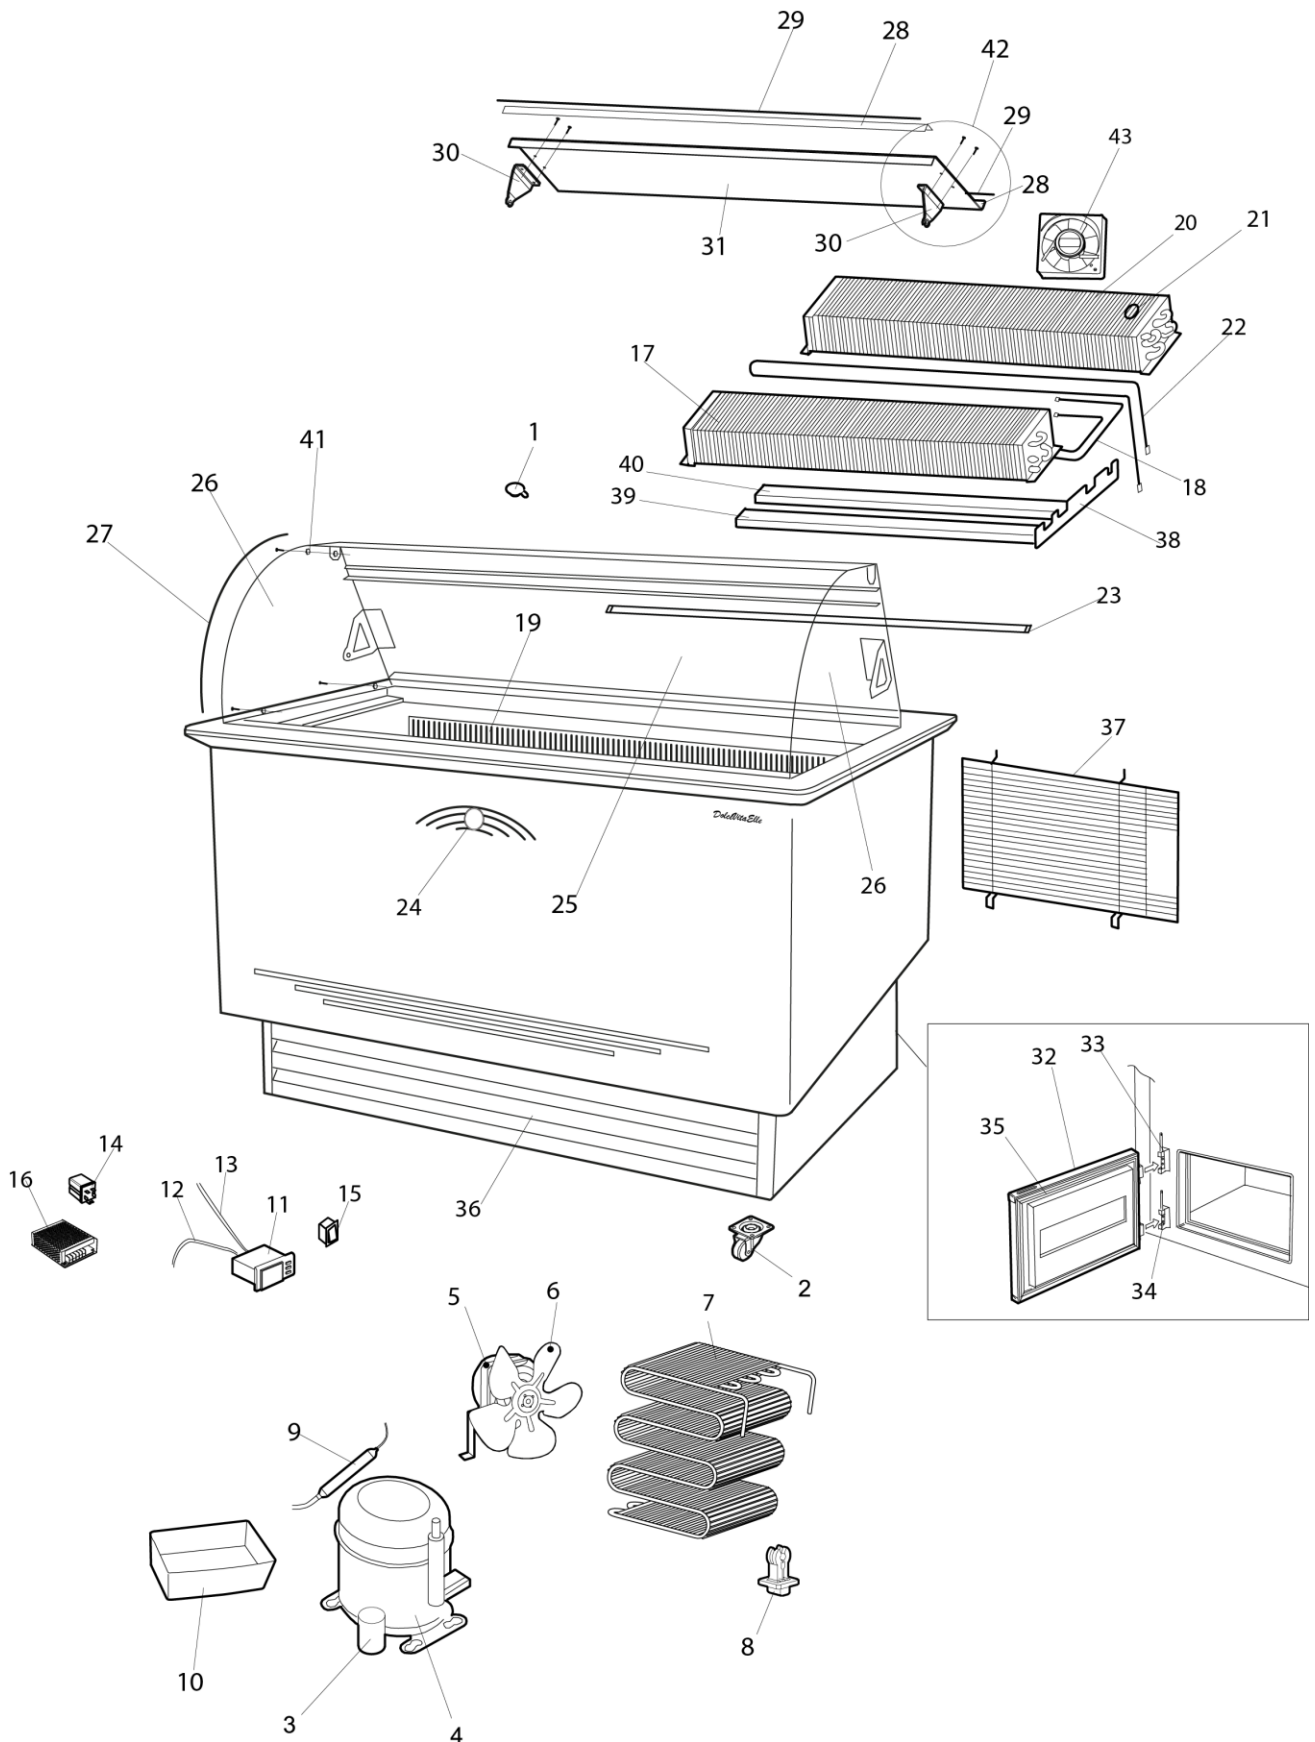

DOLCE VITA ELLE 10 R452A (COD. E1414M0000)

Negative - static scooping display cabinet

Spare parts list

Ref.	Description	Code
1	WATER OUTLET CAP VT-ICE CREAM CABINET GREY	3420499581000
2	WHEEL 50/2/NP1 PLATE H75	5623007
3	ACCESSORIES SET	1147596
4	COMPRESSOR	4106140
5	MOTOR FAN 16W 220/240V-50/60HZ BRACKET H82	4121136
6	FAN 254X27° PRESS ALUMINUM	4122021
7	WIRE CONDENSER BUNDY 8T 7R	4111053
8	BRACKET CONDENSER BUNDY HOLDER	1722340
9	FILTER XH9 ENTRY 6.5 OUT 2.75 GR.20	3141029
10	KIT TRAY EVAPORAT.WATER RUMBA/DOMINO/GLOBAL/EXPO	8998585F
11	DIGITAL THERMOSTAT Y39E TOP/J	1188174
12	NTC L=2000 DIGITAL THERMOSTAT PROBE	1185050
13	NTC L=2000 DIGITAL THERMOSTAT PROBE PVC	1185052
14	RELAY 65.31-8.230-03.00 FINDER	1042007
15	ONE POLE WHITE SWITCH "O-I"	4000600011000
16	POWER SUPPLY LED 24V 20W	1171018
17	FRONT EVAPORATOR RUMBA 10 J	4100222117000
18	FRONT EVAPORATOR S/S HEATER	4003122152000
19	EVAPORATOR GRID DOLCE VITA ELLE 10	0621407
20	FRONT EVAPORATOR RUMBA 10 J	4100222115000
21	BIMETALLIC WIRED THERMOSTAT	1105025
22	REAR EVAPORATOR S/S HEATER	4003122153000
23	LED LAMP 12W L1200 24V NOT-ADJUSTABLE	1112102
24	CIRCLE THERMOMETER D.57 -40/+40°C	2631010
25	FRONTAL GLASS DOLCE VITA ELLE 10	1751617
26	LEFT/RIGHT GLASS DOLCE VITA ELLE 10/13	1751615
27	PROF.PVC L=675 SOFT RUMBA CURVED GLASS	1712461
28	PROFILE HAND	2105626
29	GASKET PROFILE BMP C825 SAMBA-RUMBA-TOP-J BLACK	3410600082500
30	ABS GLASS BRACKET F. X7/E	4400516158000
31	ASS.FLAP DOLCE VITA ELLE 10	9903858F
32	STEEL RESERVE DOOR RUMBA	8424052
33	UPPER COMPLETE HINGE RUMBA	3400500010002
34	LOWER COMPLETE HINGE RUMBA	1722352
35	GASKET ICE CREAM CABINET GREY	4400710106000
36	FRONT.GRID DOLCE VITA ELLE 10 BLUE P290C	8522027
37	REAR GRID DOLCE VITA ELLE 10/13	0621411
38	SHAPED BIN HOLDER SUPPORTRUMBA J	3410799400000
39	BINS HOLDER BAR	2151016
40	BINS HOLDER BAR	2151018
41	SCREW SET FOR GLASS DOLCE VITA ELLE 10/13	8998600F
42	FLAP SCREW SET	8998540F

* Price list without VAT. The prices of the accessories set are to be considered only if they are sold with the relevant compressors

The manufacturer will reserve the right to make any modification without prior notice.

Updated on
24/04/2019

DOLCE VITA ELLE 10 R452A (COD. E1414M0000)

Negative - static scooping display cabinet

Spare parts drawing

Updated on
24/04/2019