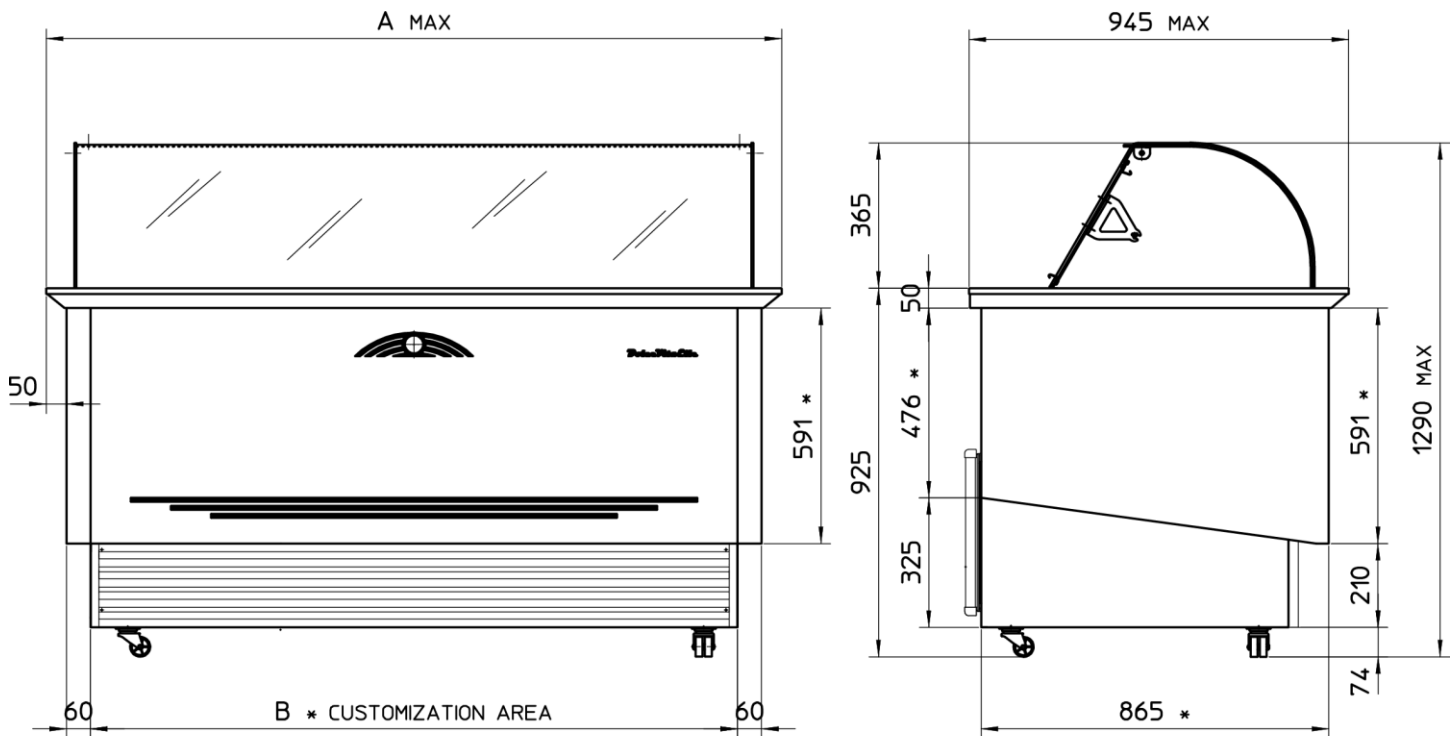

# DOLCE VITA ELLE 10 R452A (COD. E1414M0000)

Negative - static scooping display cabinet

Technical data

<b>Temperature</b>	-18°C -20°C
<b>Voltage and Frequency</b>	230 V~ 50 Hz
<b>Gas</b>	R452A
<b>Net dimension</b>	1437 x 945 x 1290 mm (l x p x h)
<b>Packed dimension</b>	1490 x 1015 x 1410 mm (l x p x h)
<b>Gross capacity</b>	419 l
<b>Net capacity</b>	312 l
<b>Gross weight</b>	174.00 Kg
<b>Net weight</b>	130.00 Kg
<b>Heat insulation</b>	Rigid polyurethane foam "HCFC/CFC/HFC" free
<b>Inner tank</b>	White prepainted non-toxic steel sheet
<b>Frontal panel</b>	White prepainted steel sheet
<b>Glass</b>	Insulating Upper curved glazed cabinet
<b>Frontal grid</b>	Plasticised steel sheet blu (P290C)
<b>Back grid - colour</b>	White plasticised steel rod
<b>Compressor</b>	1 HP
<b>absorbed power</b>	650 W
<b>Power consumption (24h)</b>	11,7 kWh/24h
<b>Condensator</b>	Wire and tube - maintenance free with powered fan
<b>Evaporator</b>	2 static packed evaporation system (and defrosting resistance) + evaporator coil foamed in the tank
<b>Defrosting</b>	automatic defrosting with automatic water evaporation
<b>Climatic class</b>	4+(35°C-70%RH)
<b>Plug</b>	European - Angular Plug
<b>Thermometer/Thermostat</b>	Electronic
<b>Quantity of 5 liters stainless steel containers (not included)</b>	10 for displaying ice cream and 8 in the reserve
<b>Standard equipment</b>	Separate reserve accessible via a door - 4 wheels - internal LED light with switch
<b>Optional</b>	Stainless steel containers - Portions-washing - price holder
<b>Brand</b>	MONDIAL FRAMEC
<b>Producer</b>	Mondial Framec

# DOLCE VITA ELLE 10 R452A (COD. E1414M0000)

Negative - static scooping display cabinet

Layout

MODEL	A	B	B * frontal customization area	* lateral customization area
DOLCE VITA ELLE 10	1437	1217	1217 x 591	865 x 476/591
DOLCE VITA ELLE 13	1830	1610	1610 x 591	865 x 476/591