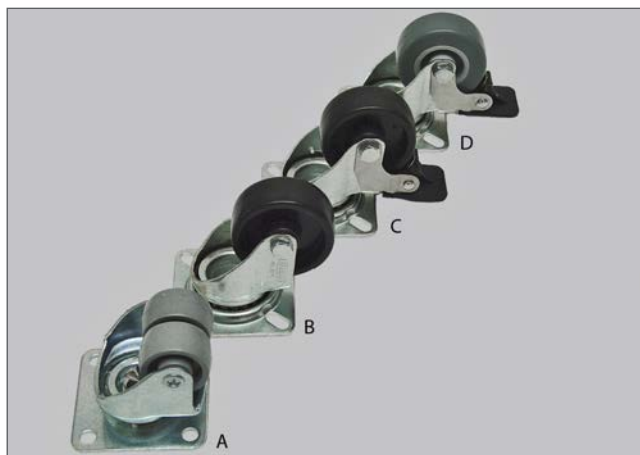

ACCESSORIES |

ADDITIONAL EQUIPMENT

LOCKS

82CYL1SG4 LOCK KIT FOR
CSG + CAL CABINETS

E54SP + CYLINDER 1
LOCK FOR NOVA AND FOCUS

CASTORS

- | | | |
|----------------|-----------------------------|-------|
| A) HJULØ32DOBB | DOUBLE CASTORS | Ø32MM |
| B) HJULØ50 | SINGLE CASTOR | Ø50 |
| C) HJULBØ50 | SINGLE CASTOR WITH BRAKE | |
| D) HJULBØ50GRÅ | SINGLE CASTOR W BRAKE- SOFT | |