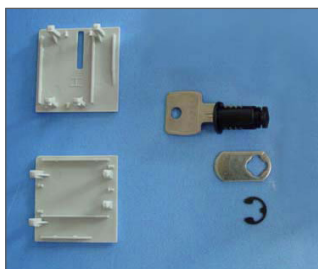

ACCESSORIES |

ADDITIONAL EQUIPMENT

LOCKS

82CYL1SG4 LOCK KIT FOR
CSG + CAL CABINETS

E54SP + CYLINDER 1
LOCK FOR NOVA AND FOCUS

CASTORS

- | | | |
|----------------|-----------------------------|-------|
| A) HJULØ32DOBB | DOUBLE CASTORS | Ø32MM |
| B) HJULØ50 | SINGLE CASTOR | Ø50 |
| C) HJULBØ50 | SINGLE CASTOR WITH BRAKE | |
| D) HJULBØ50GRÅ | SINGLE CASTOR W BRAKE- SOFT | |

THERMOMETER

TERMOMET1
THERMOMETER FOR BASKETS

TERMOMETRK70
CIRCULAR THERMOMETER
FOR BASKET

FTERMOMETB2
DIGITAL THERMOMETER

DISPLAY

HBACKB22C..HBACKB71C
BACKBOARD

HLS2222..HLS2271
S-DISPLAY

HLV1222-1271
V-DISPLAY