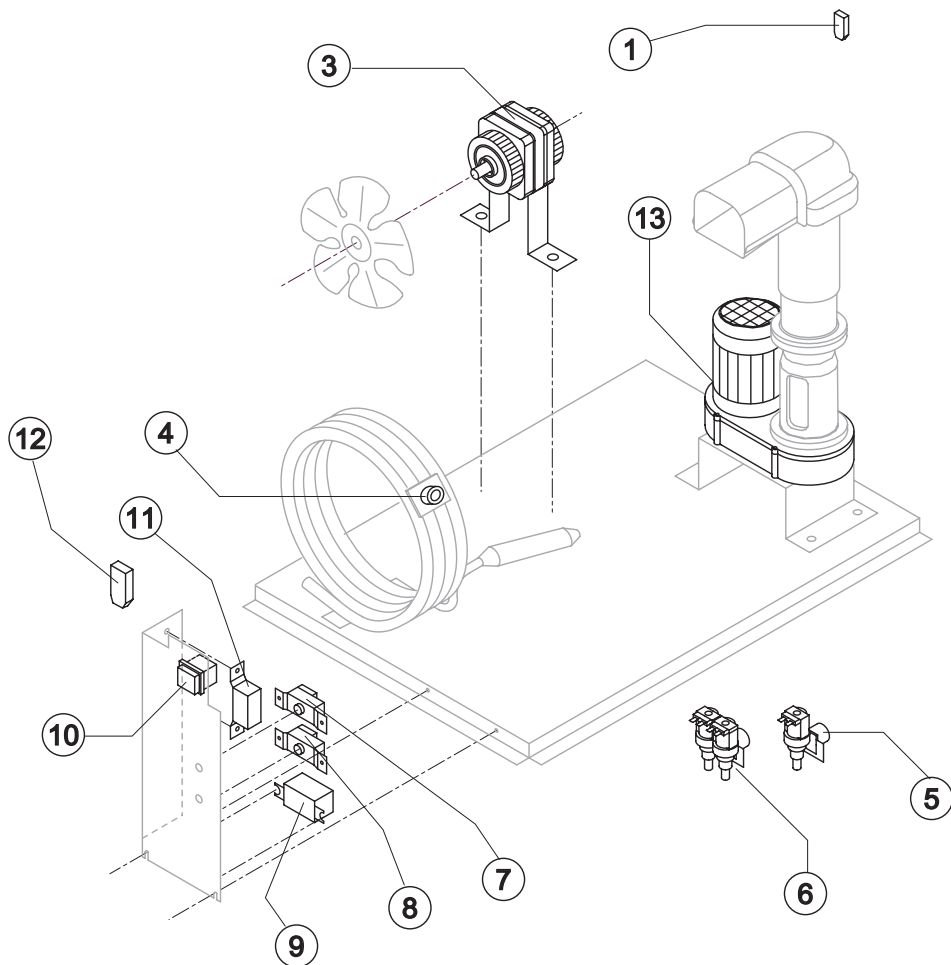

Ref.	Spare Description	Code
1	Ice Exhaust with insulating cap	C10648
3	Ice Breaker	20915
4	Extruder with bearings assembly	C201001
5	Auger	201000
6	OR Gasket 4325	20987
7	Ceramic Seal	20937
8	OR Gasket 3162 mat. NBR70	20429
9	Reduction Ring	20785
10	Seal Ring	20985
11	Bearing	20917
12	Flange	20916
13	Joint	D20630
14	Evaporator Assy	C11174
15	Insulating Cap	18205

Common Parts

Ref.	Spare Description	Code
1	Water Outlet Nipple	10472
2	Silicone Gasket	13006
4*	Double Switch Basin Assembly	C10708
5	Semirigid Polyethylene Gasket	13007
6	Bin Discharge Nut	10096
8	Microswitch	23055

Parts for Air-Cooled Version Only

Ref.	Spare Description	Code
7	Discharges Manifold	C10235

Parts for Water-Cooled Version Only

Ref.	Spare Description	Code
7	Discharges Manifold	C10240

Rev. 01 - 11/01/2018