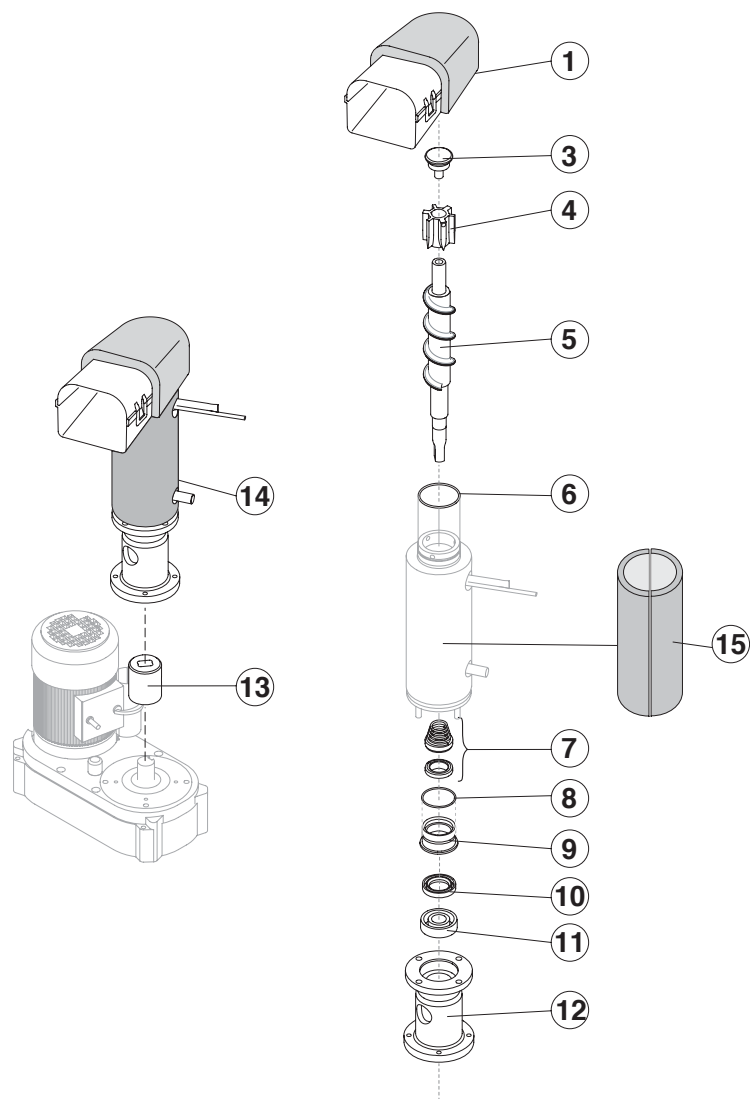

Ref.	Spare Description	Code
1	Foamed Cabinet Assy	See Table
2	Cover for Ice Exhaust	221385
3	Top Assembly	C22689
4	Rear Panel Assembly	C21215
5	Rear Grid	D12014
6	Adjustable Stainless Steel Foot	20613
7*	Filtering Panel	18106
8	Frame + Grid & Filter	C10205
9	Front Grid Panel	C22507
11	Bulbe-holder Pipe	20521
12	Door Assy	C10297

Ref. 1 - Foamed Cabinet Assy

Condensation	Code
Air	C11153A
Water	C11153W

Common Parts

Ref.	Spare Description	Code
3*	Molecular Drier	14009
5	Compressor	231159
6	Suctin Line	for the spare parts code give us the s/n.

Ref.	Spare Description	Code
1	Ice Exhaust with insulating cap	C10648
3	Ice Breaker	20915
4	Extruder with bearings assembly	C201001
5	Auger	201000
6	OR Gasket 4325	20987
7	Ceramic Seal	20937
8	OR Gasket 3162 mat. NBR70	20429
9	Reduction Ring	20785
10	Seal Ring	20985
11	Bearing	20917
12	Flange	20916
13	Joint	D20630
14	Evaporator Assy	C11174
15	Insulating Cap	18205

Common Parts

Ref.	Spare Description	Code
1	Water Outlet Nipple	10472
2	Silicone Gasket	13006
4*	Double Switch Basin Assembly	C10708
5	Semirigid Polyethylene Gasket	13007
6	Bin Discharge Nut	10096
8	Microswitch	23055