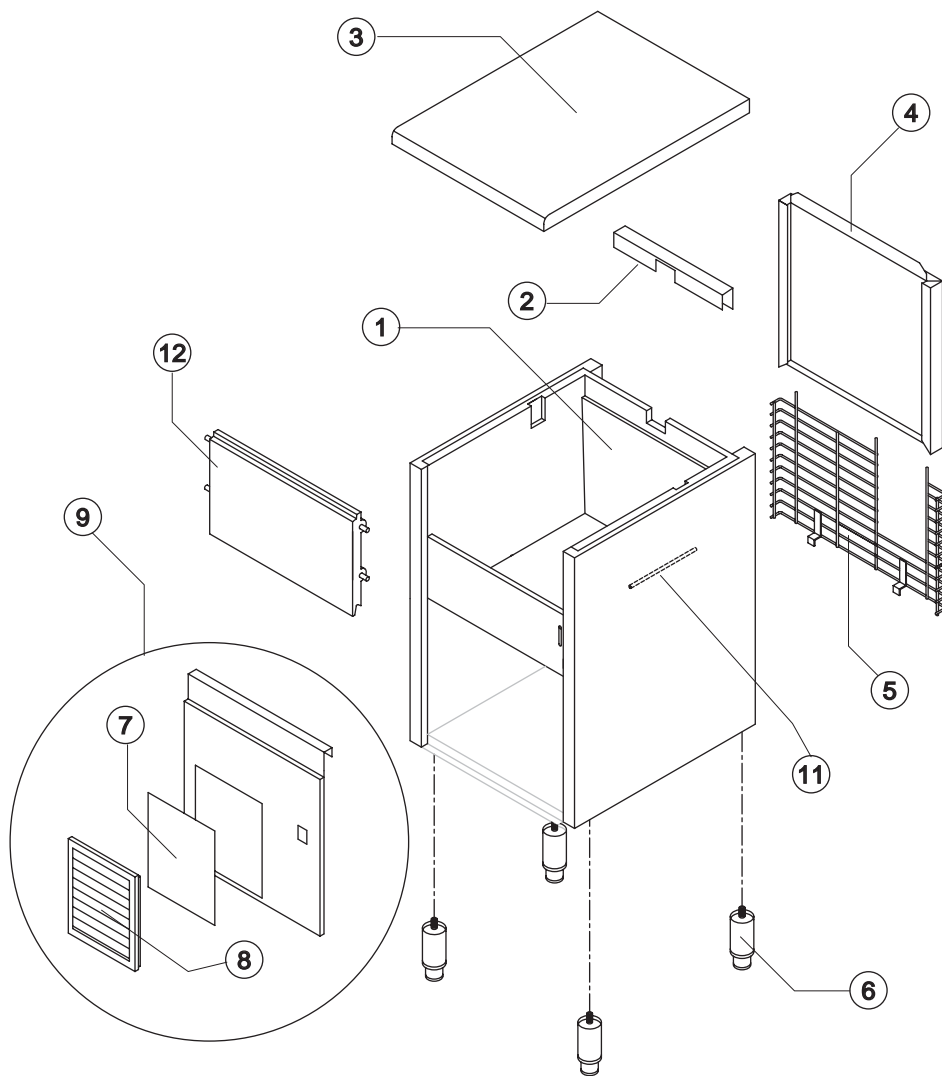

TB 852 HC

LIST OF THE EXPLODED VIEWS

SHELL ASSY

COOLING SYSTEM

EVAPORATOR

HYDRAULIC CIRCUIT

ELECTRIC PARTS

Rev. 01 - 11/01/2018

Ref.	Spare Description	Code
1	Foamed Cabinet Assy	See Table
2	Cover for Ice Exhaust	221385
3	Top Assembly	C22689
4	Rear Panel Assembly	C21215
5	Rear Grid	D12014
6	Adjustable Stainless Steel Foot	20613
7*	Filtering Panel	18106
8	Frame + Grid & Filter	C10205
9	Front Grid Panel	C22507
11	Bulbe-holder Pipe	20521
12	Door Assy	C10297