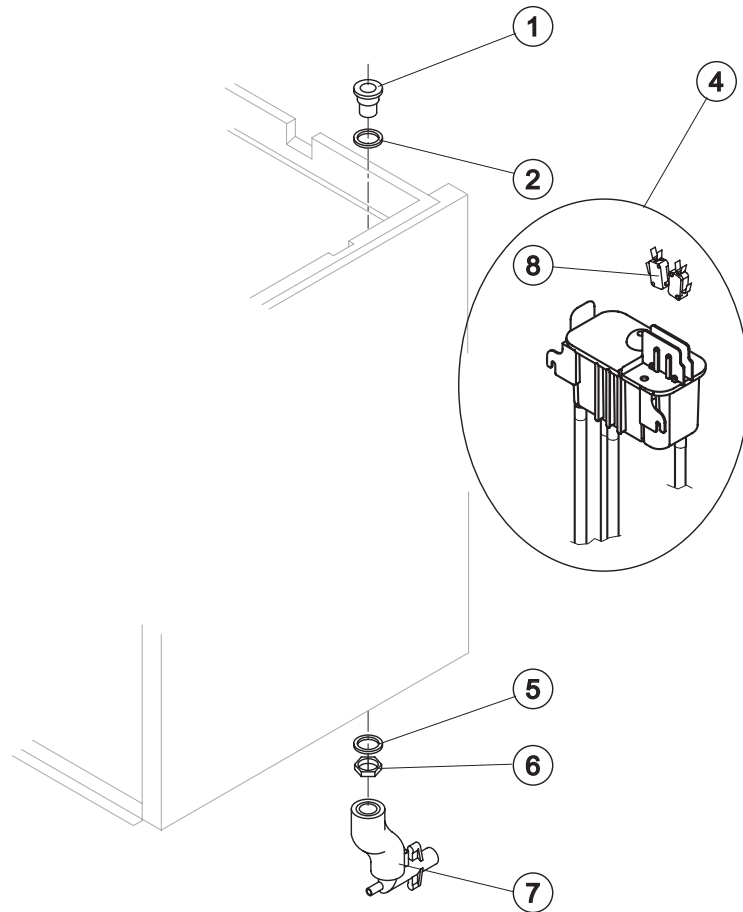

Parts for Air-Cooled Version Only

Ref.	Spare Description	Code
1	Sucking Fan	20096
4	Air Condenser	Current Version 201221
4	Air Condenser	Till s/n. 879198 201131

Parts for Water-Cooled Version Only

Ref.	Spare Description	Code
1	Sucking Fan	10213
2	Water Condenser	14057

Ref.	Spare Description	Code
1	Ice Exhaust with insulating cap	C10648
3	Ice Breaker	20915
4	Extruder with bearings assembly	C201001
5	Auger	201000
6	OR Gasket 4325	20987
7	Ceramic Seal	20937
8	OR Gasket 3162 mat. NBR70	20429
9	Reduction Ring	20785
10	Seal Ring	20985
11	Bearing	20917
12	Flange	20916
13	Joint	D20630
14	Evaporator Assy	C11174
15	Insulating Cap	18205

Common Parts

Ref.	Spare Description	Code
1	Water Outlet Nipple	10472
2	Silicone Gasket	13006
4*	Double Switch Basin Assembly	C10708
5	Semirigid Polyethylene Gasket	13007
6	Bin Discharge Nut	10096
8	Microswitch	23055