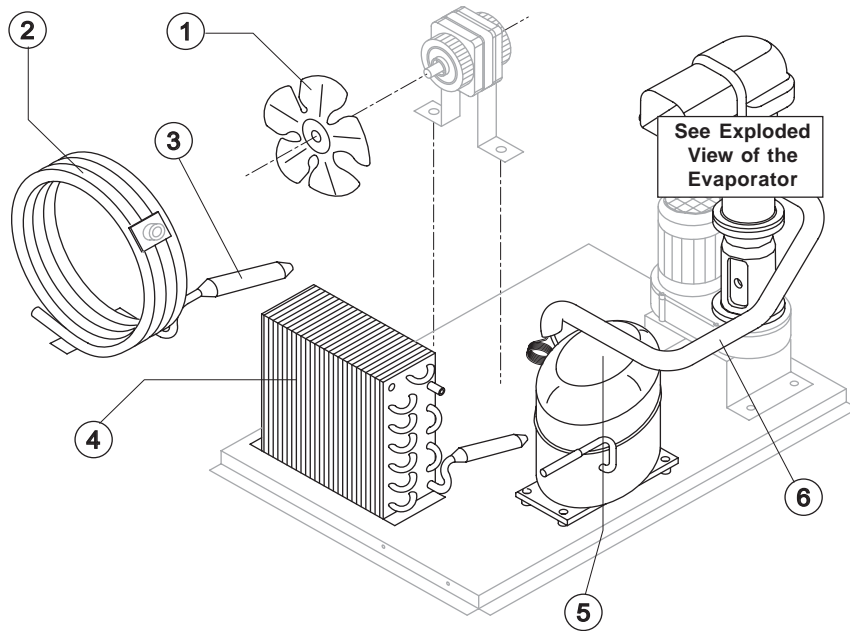

Common Parts

Ref.	Spare Description	Code
3*	Molecular Drier	14009
5	Compressor	231159
6	Suctin Line	for the spare parts code give us the s/n.

Parts for Air-Cooled Version Only

Ref.	Spare Description	Code
1	Sucking Fan	20096
4	Air Condenser	Current Version 201221
4	Air Condenser	Till s/n. 879198 201131

Parts for Water-Cooled Version Only

Ref.	Spare Description	Code
1	Sucking Fan	10213
2	Water Condenser	14057