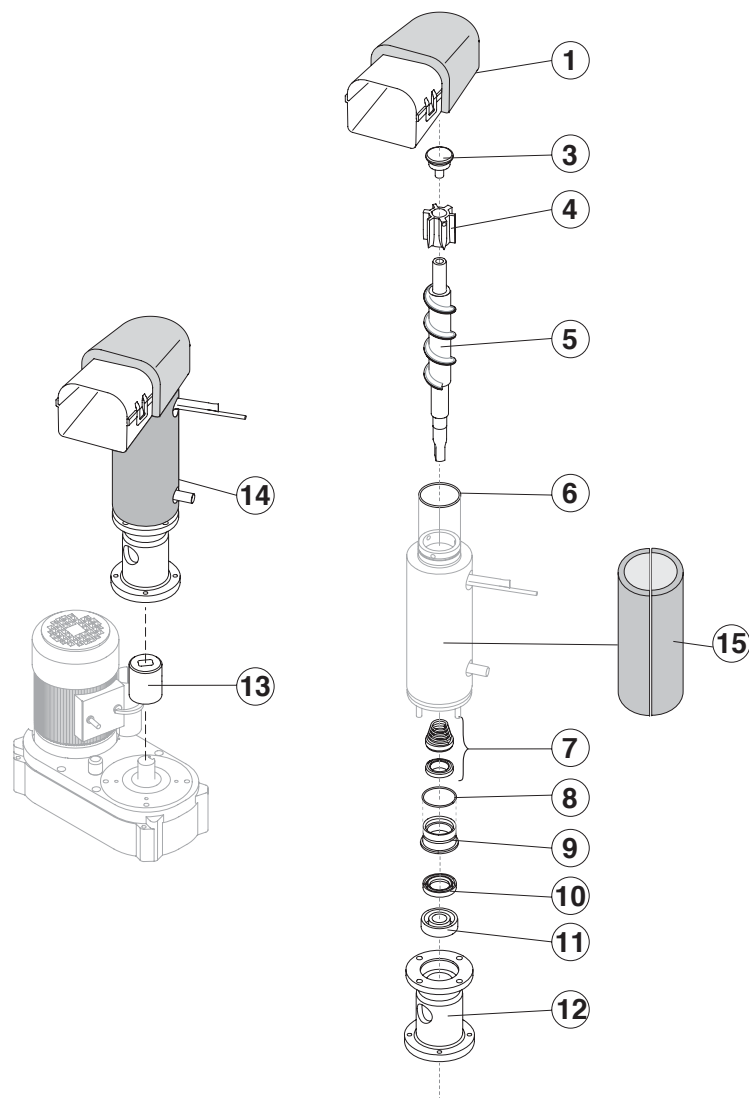

Ref.	Spare Description	Code
1	Foamed Cabinet Assy	See Table
2	Cover for Ice Exhaust	221386
3	Top Assembly	C22690
4	Rear Panel Assembly	C21202
5	Rear Grid	D12020
6	Adjustable Stainless Steel Foot	20613
7*	Filtering Panel	18106
8	Frame + Grid & Filter	C10205
9	Front Grid Panel	C22510
11	Bulbe-holder Pipe	20522
12	Door Assy	C10275

Ref. 1 - Foamed Cabinet Assy

Condensation	Code
Air	C11156A
Water	C11156W

Common Parts

Ref.	Spare Description	Code
3*	Molecular Drier	14009
5	Compressor	231174
6	Suction Line	for the spare parts code give us the s/n.

Rif.	Descrizione Ricambio	Codice
1	Ice Exhaust with insulatig cap	C10648
3	Ice Breaker	20915
4	Extruder with bearings assembly	C201001
5	Auger	201000
6	OR Gasket 4325	20987
7	Ceramic Seal	20937
8	OR Gasket 3162 mat. NBR70	20429
9	Reduction Ring	20785
10	Seal Ring	20985
11	Bearing	20917
12	Flange	20916
13	Joint	D20630
14	Evaporator Assy	C11174
15	Insulating Cap	18205

Ref.	Spare Description	Code
1	Water Outlet Nipple	10472
2	Silicone Gasket	13006
4*	Double Switch Basin Assembly	C10710
5	Semirigid Polyethylene Gasket	13007
6	Bin Discharge Nut	10096
8	Microswitch	23055