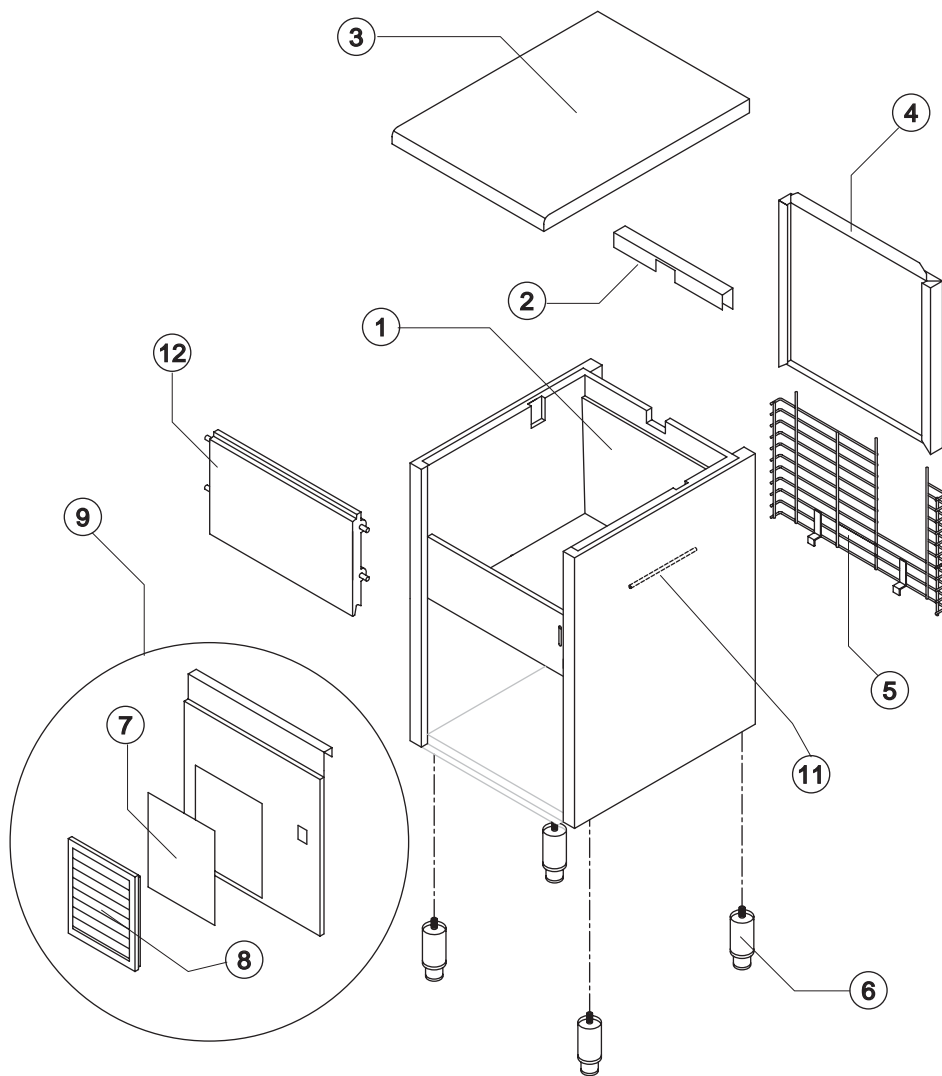

TB 1405 HC

LIST OF THE EXPLODED VIEWS

SHELL ASSY

COOLING SYSTEM

EVAPORATOR

HYDRAULIC CIRCUIT

ELECTRIC PARTS

Rev. 01 - 12/01/2018

Ref.	Spare Description	Code
1	Foamed Cabinet Assy	See Table
2	Cover for Ice Exhaust	221386
3	Top Assembly	C22690
4	Rear Panel Assembly	C21202
5	Rear Grid	D12020
6	Adjustable Stainless Steel Foot	20613
7*	Filtering Panel	18106
8	Frame + Grid & Filter	C10205
9	Front Grid Panel	C22510
11	Bulbe-holder Pipe	20522
12	Door Assy	C10275