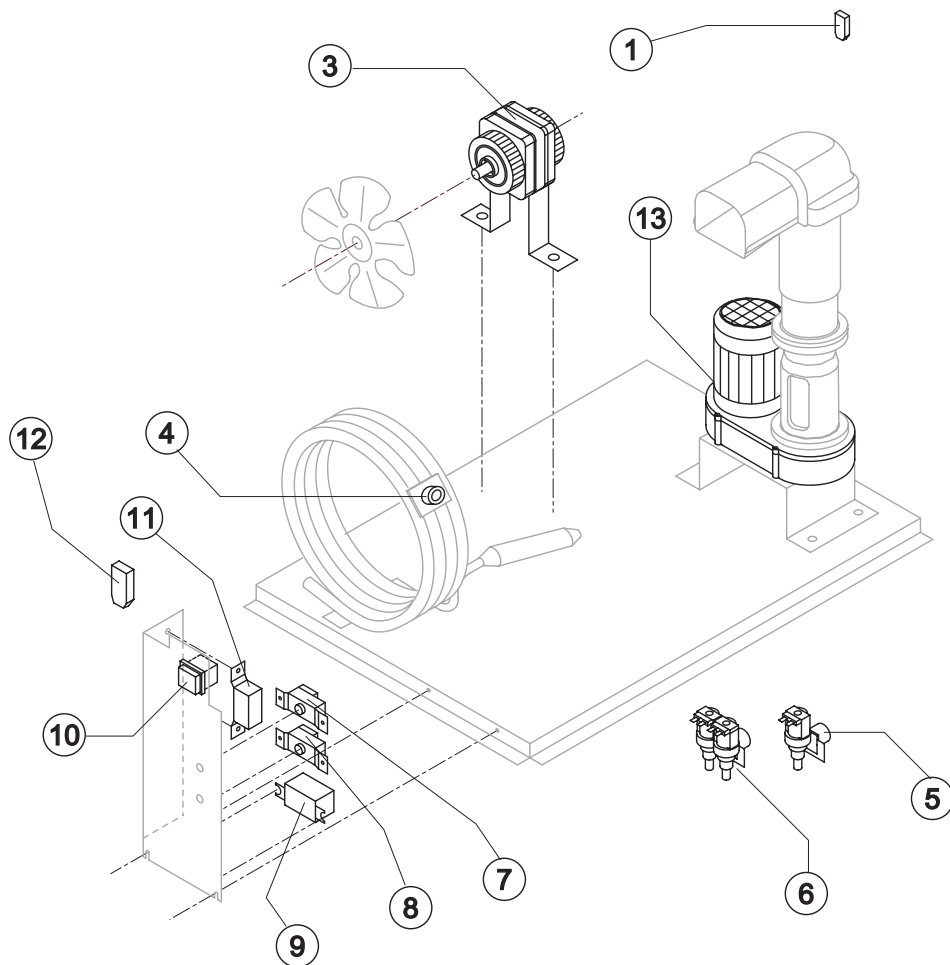

Rev. 01 - 12/01/2018

Common Parts

Ref.	Spare Description	Code
1	Anti Radio Interference Filter	C23457
7*	Bin Thermostat	R23005
8*	Evaporator Thermostat	R23591
9*	Relay	23190
10*	Green Light Switch (On-Off)	23327
11*	Fan cycle switch	231123
12	Anti Radio Interference Filter	C23459
13	Gearmotor	231060

Parts for Air-Cooled Version Only

Ref.	Spare Description	Code
3*	Fan Motor	23067
5*	1 Way- Water Inlet Valve	23115

Parts for Water-Cooled Version Only

Ref.	Spare Description	Code
3*	Fan Motor	23029
4*	Safety Thermostat	C23114
6*	2 Ways- Water Inlet Valve	23010