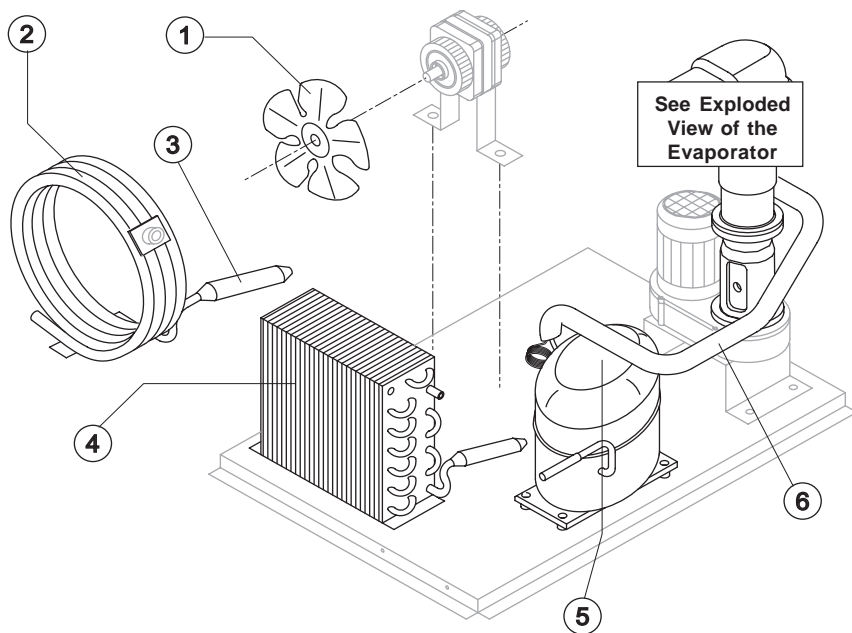

Common Parts

Ref.	Spare Description	Code
3*	Molecular Drier	14009
5	Compressor	231174
6	Suction Line	for the spare parts code give us the s/n.

Parts for Air-Cooled Version Only

Ref.	Spare Description	Code
1	Sucking Fan	20031
4	Air Condenser	Current Version 201222
4	Air Condenser	Till s/n. 882150 201147

Parts for Water-Cooled Version Only

Ref.	Spare Description	Code
1	Sucking Fan	10213
2	Water Condenser	14014