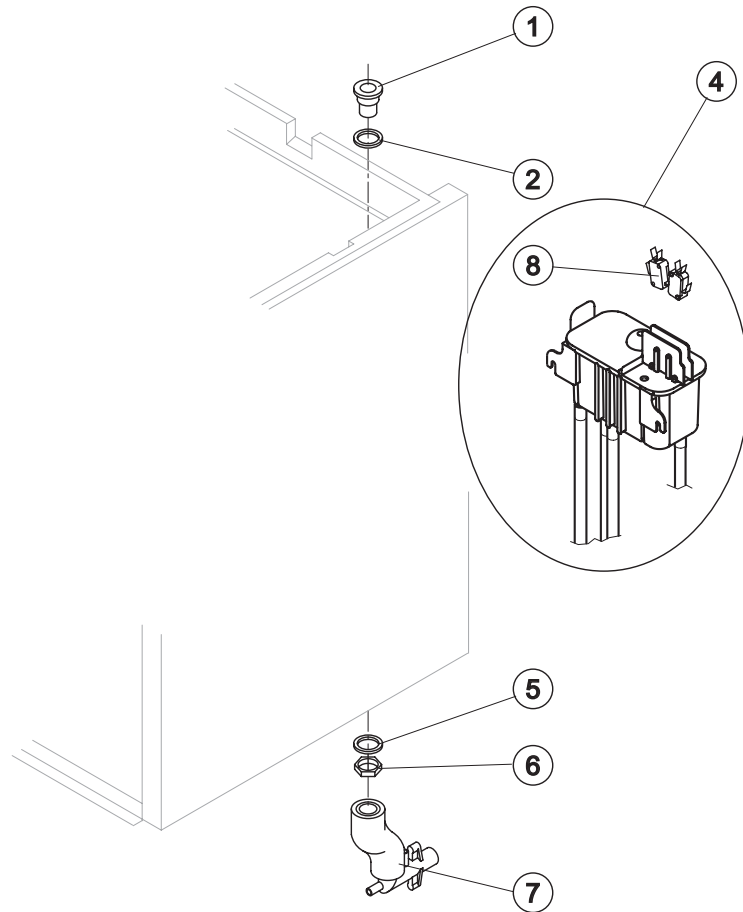

Ref.	Spare Description	Code
1	Foamed Cabinet Assy	See Table
2	Cover for Ice Exhaust	221386
3	Top Assembly	C22690
4	Rear Panel Assembly	C21202
5	Rear Grid	D12020
6	Adjustable Stainless Steel Foot	20613
7*	Filtering Panel	18106
8	Frame + Grid & Filter	C10205
9	Front Grid Panel	C22510
11	Bulbe-holder Pipe	20522
12	Door Assy	C10275

Parts for Air-Cooled Version Only

Ref.	Spare Description	Code
1	Sucking Fan	20031
4	Air Condenser	Current Version 201222
4	Air Condenser	Till s/n. 882150 201147

Parts for Water-Cooled Version Only

Ref.	Spare Description	Code
1	Sucking Fan	10213
2	Water Condenser	14014

Rif.	Descrizione Ricambio	Codice
1	Ice Exhaust with insulatig cap	C10648
3	Ice Breaker	20915
4	Extruder with bearings assembly	C201001
5	Auger	201000
6	OR Gasket 4325	20987
7	Ceramic Seal	20937
8	OR Gasket 3162 mat. NBR70	20429
9	Reduction Ring	20785
10	Seal Ring	20985
11	Bearing	20917
12	Flange	20916
13	Joint	D20630
14	Evaporator Assy	C11174
15	Insulating Cap	18205

Ref.	Spare Description	Code
1	Water Outlet Nipple	10472
2	Silicone Gasket	13006
4*	Double Switch Basin Assembly	C10710
5	Semirigid Polyethylene Gasket	13007
6	Bin Discharge Nut	10096
8	Microswitch	23055