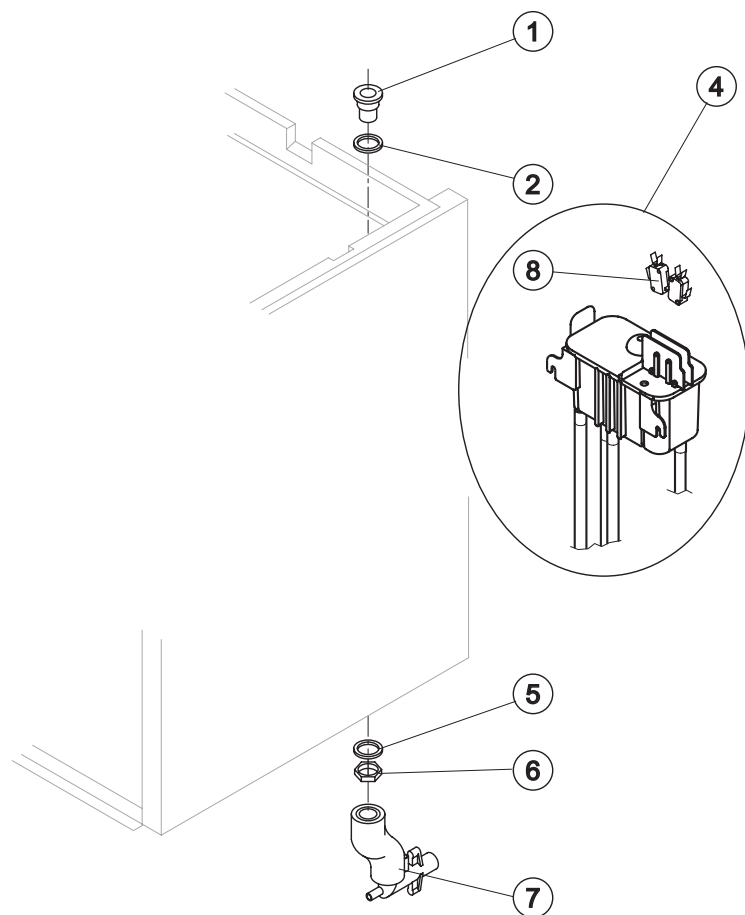

Ref.	Spare Description	Code
1	Foamed Cabinet Assy	See Table
2	Cover for Ice Exhaust	221386
3	Top Assembly	C22690
4	Rear Panel Assembly	C21201
5	Rear Grid	D12085
6	Adjustable Stainless Steel Foot	20613
7*	Filtering Panel	18106
8	Frame + Grid & Filter	C10205
9	Front Grid Panel	C221130
11	Bulbe-holder Pipe	20522
12	Door Assy	C10275

Parts for Air-Cooled Version Only

Ref.	Spare Description	Code
1	Sucking Fan	20962
4	Air Condenser	Current Version 201222
4	Air Condenser	Till s/n. 882150 201147

Parts for Water-Cooled Version Only

Ref.	Spare Description	Code
1	Sucking Fan	10213
2	Water Condenser	14014

TB 1404 HC

EVAPORATOR

Ref.	Spare Description	Code
1	Ice Exhaust with insulatig cap	C10648
3	Ice Breaker	20915
4	Extruder with bearings assembly	C201001
5	Auger	201000
6	OR Gasket 4325	20987
7	Ceramic Seal	20937
8	OR Gasket 3162 mat. NBR70	20429
9	Reduction Ring	20785
10	Seal Ring	20985
11	Bearing	20917
12	Flange	20916
13	Joint	D20630
14	Evaporator Assy	C11174
15	Insulating Cap	18205

Rev. 01 - 12/01/2018

Common Parts

Ref.	Spare Description	Code
1	Water Outlet Nipple	10472
2	Silicone Gasket	13006
4*	Double Switch Basin Assembly	C10710
5	Semirigid Polyethylene Gasket	13007
6	Bin Discharge Nut	10096
8	Microswitch	23055