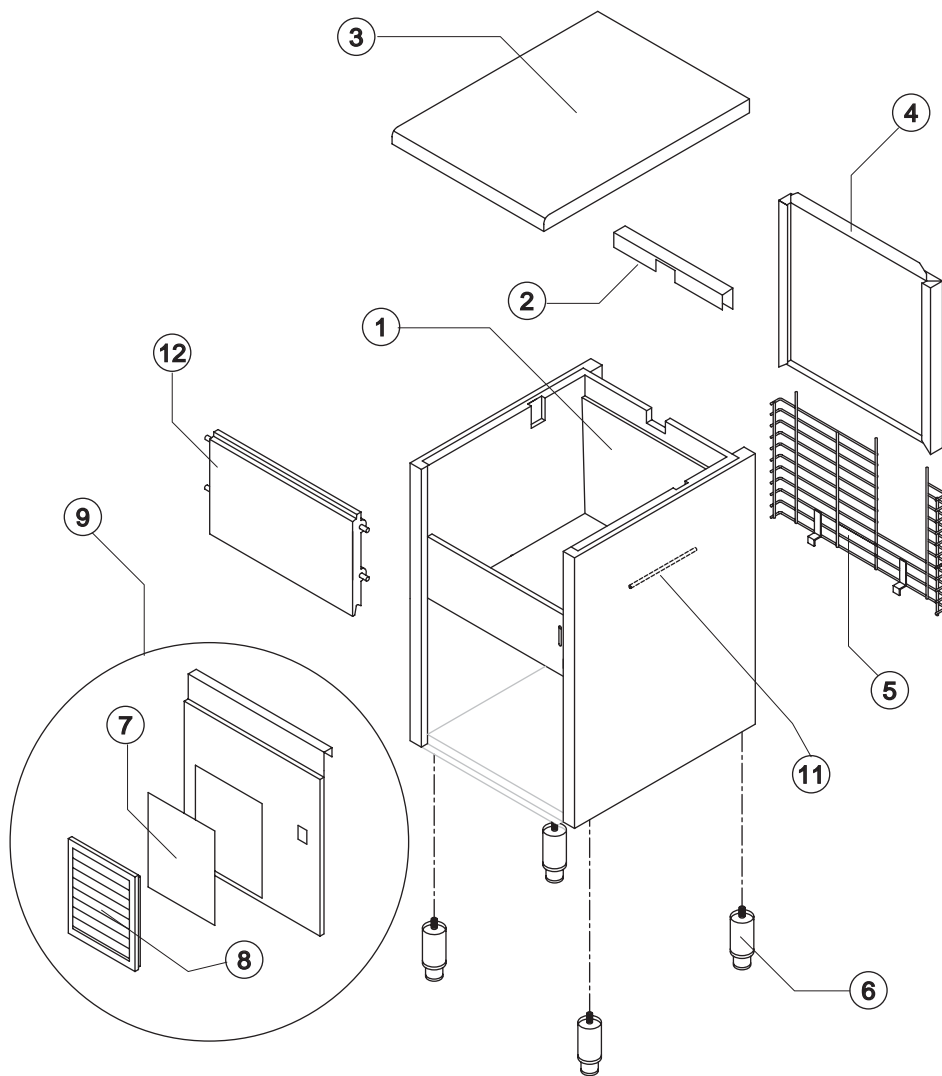

TB 1404 HC

LIST OF THE EXPLODED VIEWS

SHELL ASSY

COOLING SYSTEM

EVAPORATOR

HYDRAULIC CIRCUIT

ELECTRIC PARTS

Rev. 01 - 12/01/2018

Ref.	Spare Description	Code
1	Foamed Cabinet Assy	See Table
2	Cover for Ice Exhaust	221386
3	Top Assembly	C22690
4	Rear Panel Assembly	C21201
5	Rear Grid	D12085
6	Adjustable Stainless Steel Foot	20613
7*	Filtering Panel	18106
8	Frame + Grid & Filter	C10205
9	Front Grid Panel	C221130
11	Bulbe-holder Pipe	20522
12	Door Assy	C10275