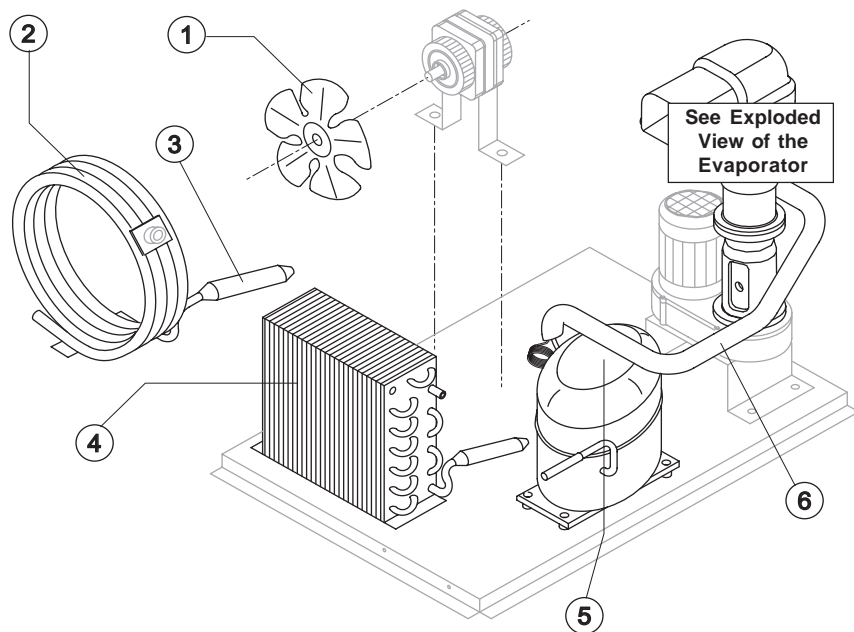

Common Parts

Ref.	Spare Description	Code
3*	Molecular Drier	14009
5	Compressor	231174
6	Suctin Line	for the spare parts code give us the s/n.

Parts for Air-Cooled Version Only

Ref.	Spare Description	Code
1	Sucking Fan	20962
4	Air Condenser	Current Version 201222
4	Air Condenser	Till s/n. 882150 201147

Parts for Water-Cooled Version Only

Ref.	Spare Description	Code
1	Sucking Fan	10213
2	Water Condenser	14014