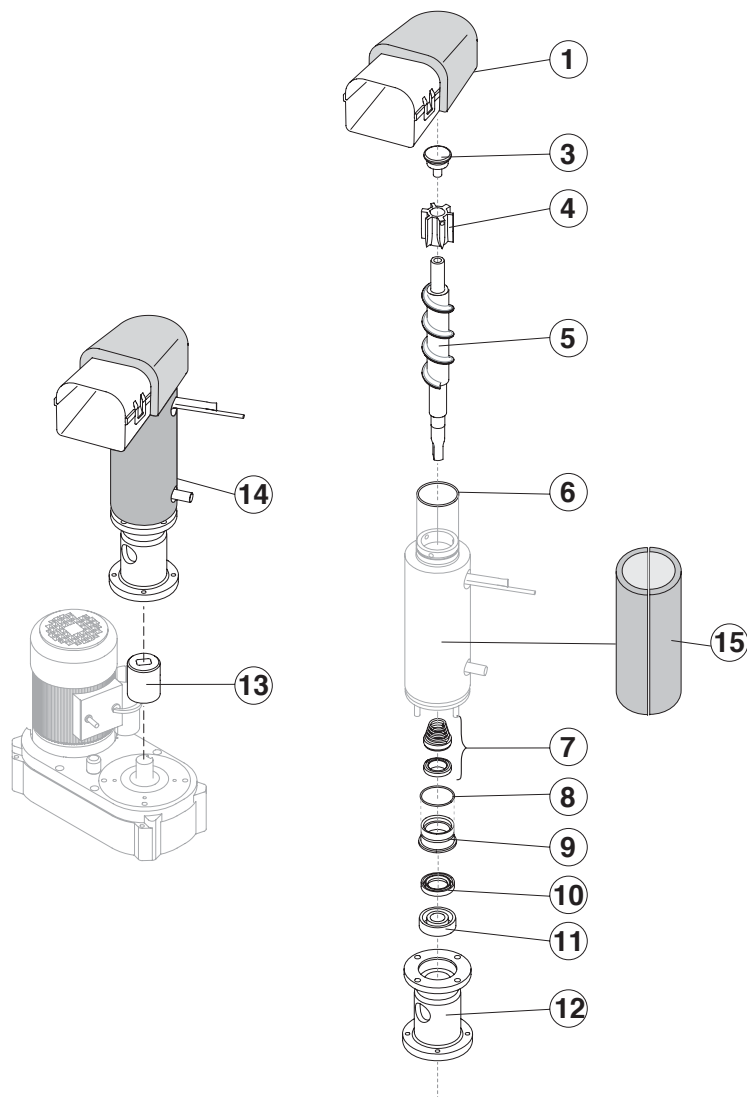

Ref.	Spare Description	Code
1	Foamed Cabinet Assy	See Table
2	Cover for Ice Exhaust	221386
3	Top Assembly	C22690
4	Rear Panel Assembly	C21201
5	Rear Grid	D12085
6	Adjustable Stainless Steel Foot	20613
7*	Filtering Panel	18106
8	Frame + Grid & Filter	C10205
9	Front Grid Panel	C221130
11	Bulbe-holder Pipe	20522
12	Door Assy	C10275

Ref. 1 - Foamed Cabinet Assy

Condensation	Code
Air	C11166A
Water	C11166W

Common Parts

Ref.	Spare Description	Code
3*	Molecular Drier	14009
5	Compressor	231174
6	Suctin Line	for the spare parts code give us the s/n.

TB 1404 HC

EVAPORATOR

Ref.	Spare Description	Code
1	Ice Exhaust with insulatig cap	C10648
3	Ice Breaker	20915
4	Extruder with bearings assembly	C201001
5	Auger	201000
6	OR Gasket 4325	20987
7	Ceramic Seal	20937
8	OR Gasket 3162 mat. NBR70	20429
9	Reduction Ring	20785
10	Seal Ring	20985
11	Bearing	20917
12	Flange	20916
13	Joint	D20630
14	Evaporator Assy	C11174
15	Insulating Cap	18205

Rev. 01 - 12/01/2018

Common Parts

Ref.	Spare Description	Code
1	Water Outlet Nipple	10472
2	Silicone Gasket	13006
4*	Double Switch Basin Assembly	C10710
5	Semirigid Polyethylene Gasket	13007
6	Bin Discharge Nut	10096
8	Microswitch	23055