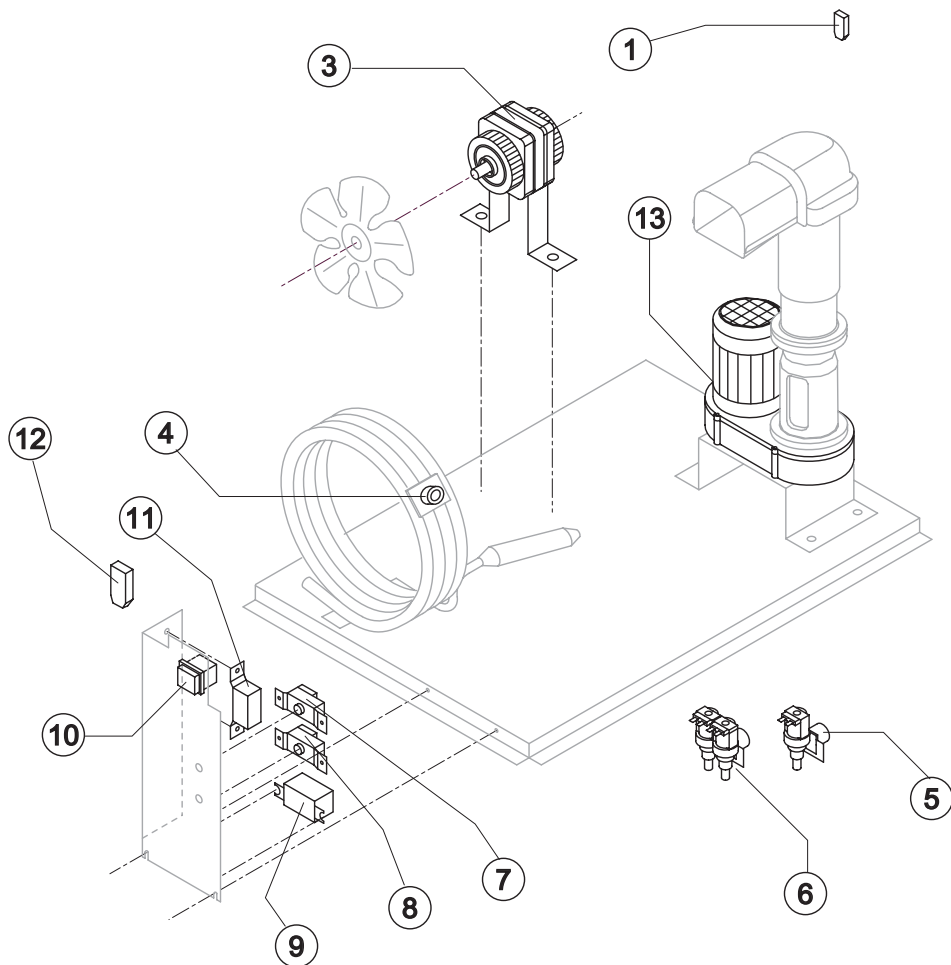

TB 1404 HC

EVAPORATOR

Ref.	Spare Description	Code
1	Ice Exhaust with insulatig cap	C10648
3	Ice Breaker	20915
4	Extruder with bearings assembly	C201001
5	Auger	201000
6	OR Gasket 4325	20987
7	Ceramic Seal	20937
8	OR Gasket 3162 mat. NBR70	20429
9	Reduction Ring	20785
10	Seal Ring	20985
11	Bearing	20917
12	Flange	20916
13	Joint	D20630
14	Evaporator Assy	C11174
15	Insulating Cap	18205

Rev. 01 - 12/01/2018

Common Parts

Ref.	Spare Description	Code
1	Water Outlet Nipple	10472
2	Silicone Gasket	13006
4*	Double Switch Basin Assembly	C10710
5	Semirigid Polyethylene Gasket	13007
6	Bin Discharge Nut	10096
8	Microswitch	23055

Parts for Air-Cooled Version Only

Ref.	Spare Description	Code
7	Discharges Manifold	C10235

Parts for Water-Cooled Version Only

Ref.	Spare Description	Code
7	Discharges Manifold	C10240

Rev. 01 - 12/01/2018