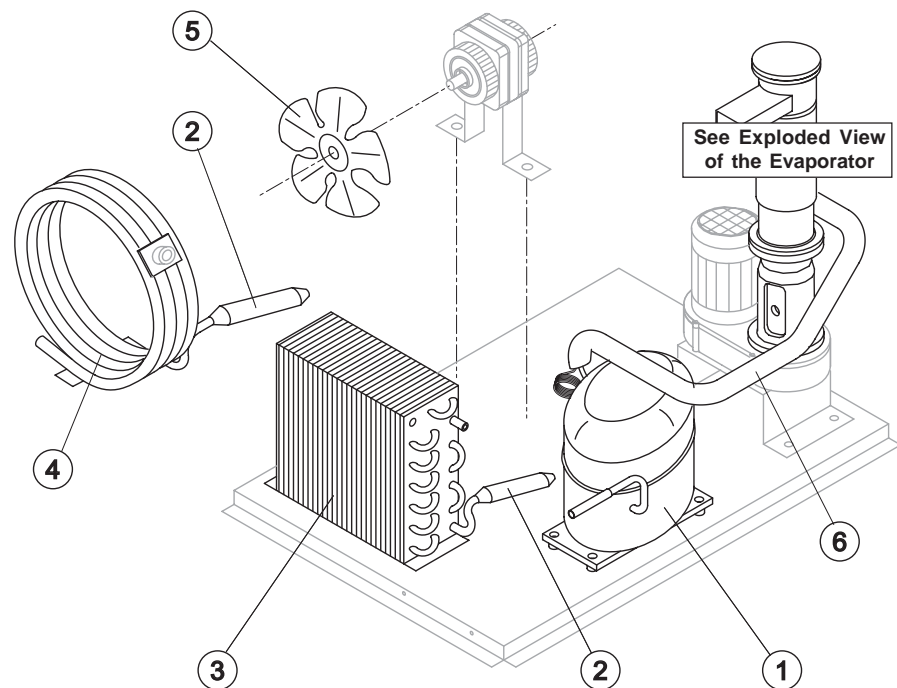

Common Parts

Ref.	Spare Description	Code
1	Compressor	231159
2*	Molecular Drier	14009
6	Suctin Line	for the spare parts code give us the s/n.

Parts for Air-Cooled Version Only

Ref.	Spare Description	Code
3	Air Condenser	Current Version 201221
3	Air Condenser	Till s/n. 874526 201131
5	Sucking Fan	20096

Parts for Water-Cooled Version Only

Ref.	Spare Description	Code
4	Water Condenser	14057
5	Sucking Fan	10213