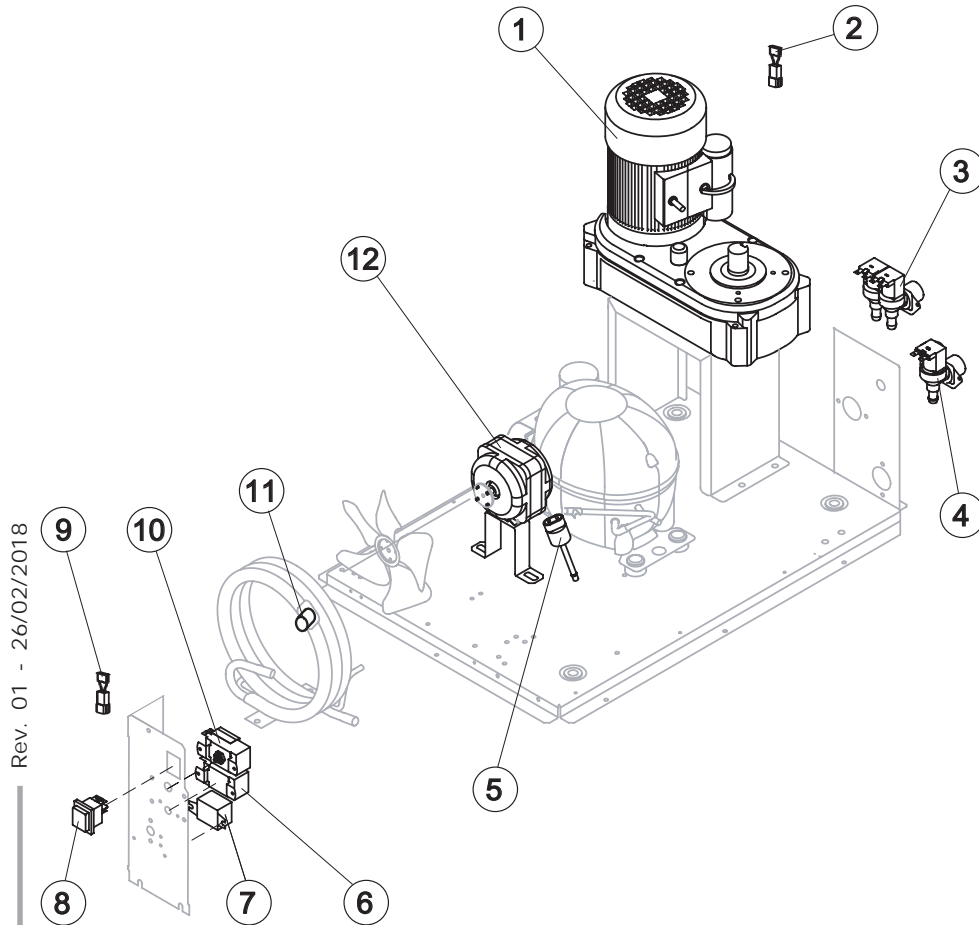

Common Parts

Ref.	Spare Description	Code
1	Gearmotor	231030
2	Anti Radio Interference Filter	C23457
5	Low pressure safety switch	231124
6*	Fan cycle switch	231123
7*	Relay	23190
8*	Green Light Switch (On-Off)	23327
9	Anti Radio Interference Filter	C23459
10*	Bin Thermostat	R23005

Componenti Solo Versione Aria

Ref.	Spare Description	Code
4*	1 Way- Water Inlet Valve	23115
12*	Fan Motor	Current Version 23029
12*	Fan Motor	Till s/n. 874526 231041

Componenti Solo Versione Acqua

Ref.	Spare Description	Code
3*	2 Ways- Water Inlet Valve	23116
11*	Safety Thermostat	C23114
12*	Fan Motor	23029

Rev. 01 - 26/02/2018