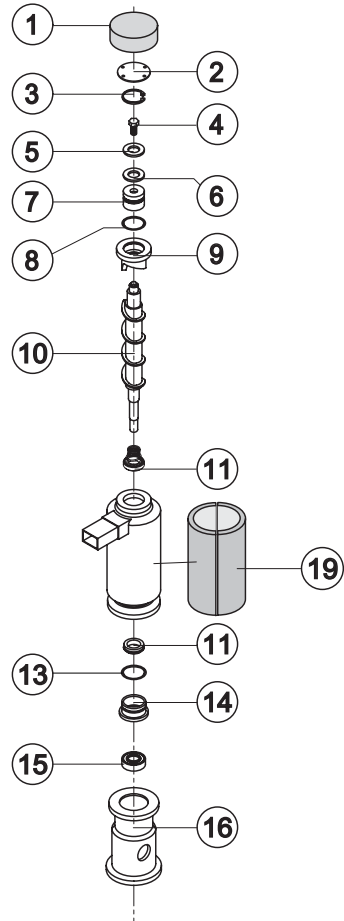

# LIST OF THE EXPLODED VIEWS

*SHELL ASSY*

*COOLING SYSTEM*

*EVAPORATOR*

*HYDRAULIC CIRCUIT*

*ELECTRIC PARTS*

Rev. 01 - 26/02/2018

Ref.	Spare Description	Code
1	Foamed Cabinet Assy	See Table
2	Cover for Ice Exhaust	22590
3	Top Assembly	C22689
4	Rear Panel Assembly	C21316
5	Rear Grid	D12014
6	Adjustable Foot	20613
7*	Filtering Panel	18106
8	Frame + Grid & Filter	C10205
9	Front Grid Panel	C22508
11	Bulbe-holder Pipe	20521
12	Door Assy	C10297

### Parts for Water-Cooled Version Only

Ref.	Spare Description	Code
4	Water Condenser	14057
5	Sucking Fan	10213

C11140

Ref.	Spare Description	Code
1	Insulating Cap	18170
2	Closing Disk	22825
3	Seeger	20043
4	Stainless Steel Screw	20663
5	Shimming Disk	22826
6	Self-Lubricating Disk	20631
7	Stainless Steel Thrust Bearing	20686
8	OR Gasket 3087	20688
9	Ice Breaker	201236
10	Auger	20783
11	Ceramic Seal	20937
13	OR Gasket 3162 NBR70	20429
14	Reduction Ring	20785
15	Stainless Steel Bearing	20782
16	Flange	20629
17	Joint	D20784
18	Evaporator Assy	C11140
19	Insulating Cap	18267

### Common Parts

Ref.	Spare Description	Code
1	Water Outlet Nipple	10472
2	Silicone Gasket	13006
4*	Double Switch Basin Assembly	C10705
5	Semirigid Polyethylene Gasket	13007
6	Bin Discharge Nut	10096
8	Microswitch	23055

### Parts for Air-Cooled Version Only

Ref.	Spare Description	Code
7	Discharges Manifold	C10235