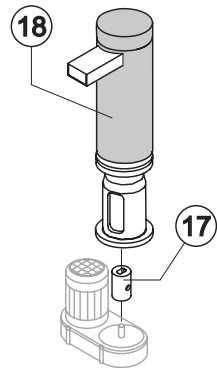

C11140

Ref.	Spare Description	Code
1	Insulating Cap	18170
2	Closing Disk	22825
3	Seeger	20043
4	Stainless Steel Screw	20663
5	Shimming Disk	22826
6	Self-Lubricating Disk	20631
7	Stainless Steel Thrust Bearing	20686
8	OR Gasket 3087	20688
9	Ice Breaker	201236
10	Auger	20783
11	Ceramic Seal	20937
13	OR Gasket 3162 NBR70	20429
14	Reduction Ring	20785
15	Stainless Steel Bearing	20782
16	Flange	20629
17	Joint	D20784
18	Evaporator Assy	C11140
19	Insulating Cap	18267