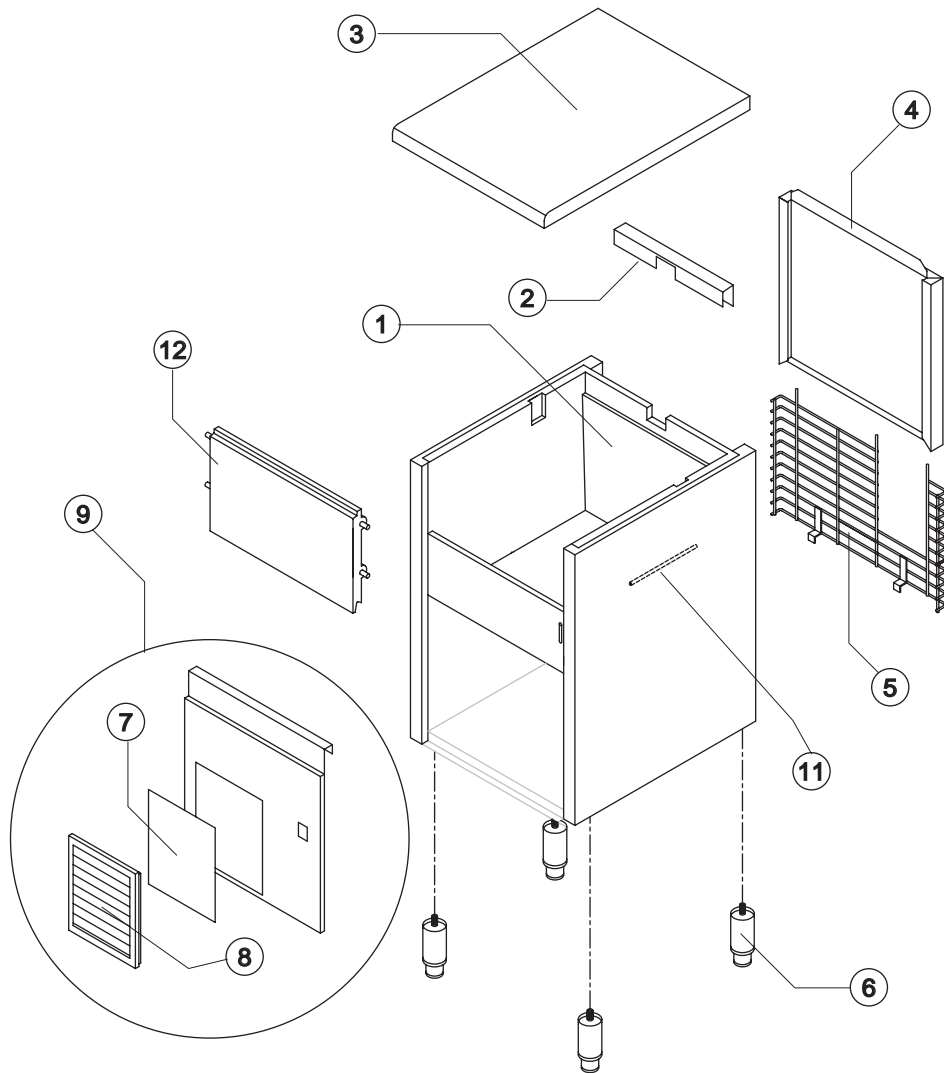

# LIST OF THE EXPLODED VIEWS

*SHELL ASSY*

*COOLING SYSTEM*

*EVAPORATOR*

*HYDRAULIC CIRCUIT*

*ELECTRIC PARTS*

Rev. 01 - 26/02/2018

Ref.	Spare Description	Code
1	Foamed Cabinet Assy	See Table
2	Cover for Ice Exhaust	22590
3	Top Assembly	C22689
4	Rear Panel Assembly	C21316
5	Rear Grid	D12014
6	Adjustable Foot	20613
7*	Filtering Panel	18106
8	Frame + Grid & Filter	C10205
9	Front Grid Panel	C22508
11	Bulbe-holder Pipe	20521
12	Door Assy	C10297