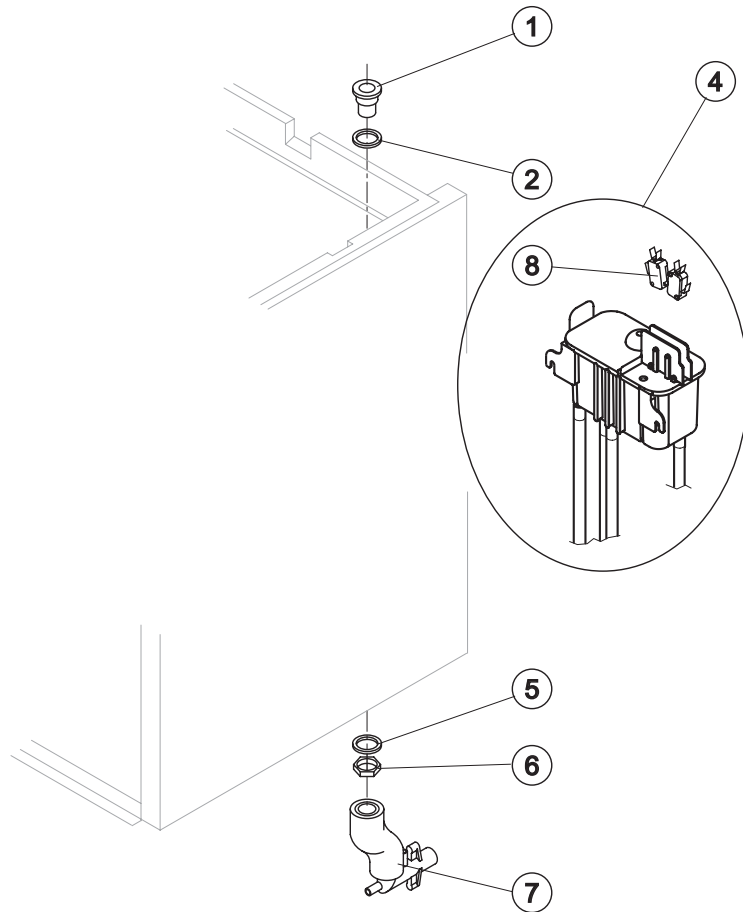

### Parts for Water-Cooled Version Only

Ref.	Spare Description	Code
4	Water Condenser	14057
5	Sucking Fan	10213

C11140

Ref.	Spare Description	Code
1	Insulating Cap	18170
2	Closing Disk	22825
3	Seeger	20043
4	Stainless Steel Screw	20663
5	Shimming Disk	22826
6	Self-Lubricating Disk	20631
7	Stainless Steel Thrust Bearing	20686
8	OR Gasket 3087	20688
9	Ice Breaker	201236
10	Auger	20783
11	Ceramic Seal	20937
13	OR Gasket 3162 NBR70	20429
14	Reduction Ring	20785
15	Stainless Steel Bearing	20782
16	Flange	20629
17	Joint	D20784
18	Evaporator Assy	C11140
19	Insulating Cap	18267

### Common Parts

Ref.	Spare Description	Code
1	Water Outlet Nipple	10472
2	Silicone Gasket	13006
4*	Double Switch Basin Assembly	C10705
5	Semirigid Polyethylene Gasket	13007
6	Bin Discharge Nut	10096
8	Microswitch	23055

### Parts for Air-Cooled Version Only

Ref.	Spare Description	Code
7	Discharges Manifold	C10235