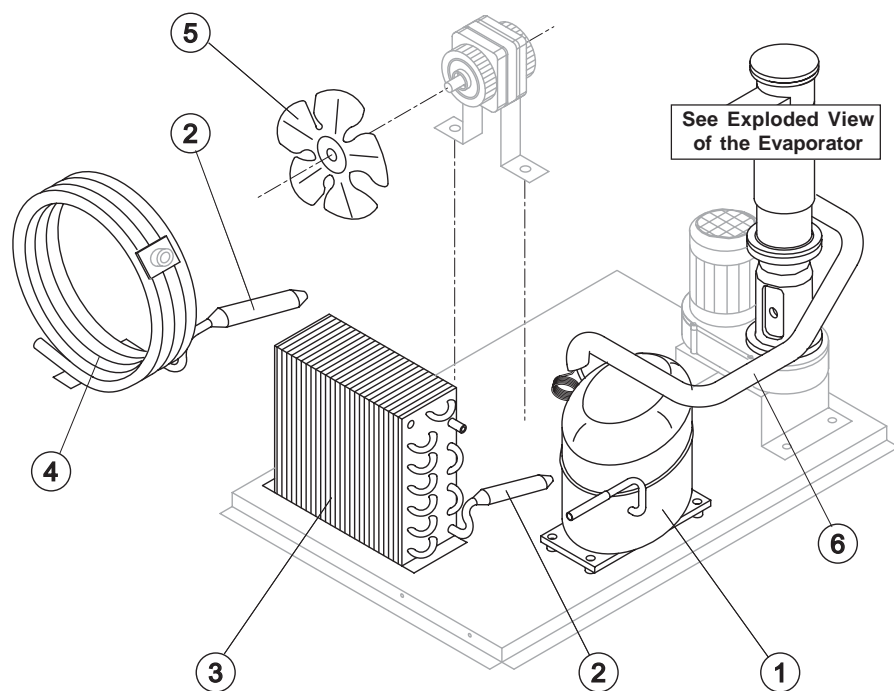

Common Parts

Ref.	Spare Description	Code
1	Compressor	231159
2*	Molecular Drier	14009
6	Suctin Line	for the spare parts code give us the s/n.

Parts for Air-Cooled Version Only

Ref.	Spare Description	Code
3	Air Condenser	Current Version 201221
3	Air Condenser	Till s/n. 874524 201131
5	Sucking Fan	20096

Parts for Water-Cooled Version Only

Ref.	Spare Description	Code
4	Water Condenser	14057
5	Sucking Fan	10213