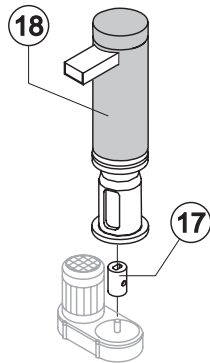

C11140

Ref.	Spare Description	Code
1	Insulating Cap	18170
2	Closing Disk	22825
3	Seeger	20043
4	Stainless Steel Screw	20663
5	Shimming Disk	22826
6	Self-Lubricating Disk	20631
7	Stainless Steel Thrust Bearing	20686
8	OR Gasket 3087	20688
9	Ice Breaker	201236
10	Auger	20783
11	Ceramic Seal	20937
13	OR Gasket 3162 NBR70	20429
14	Reduction Ring	20785
15	Stainless Steel Bearing	20782
16	Flange	20629
17	Joint	D20784
18	Evaporator Assy	C11140
19	Insulating Cap	18267