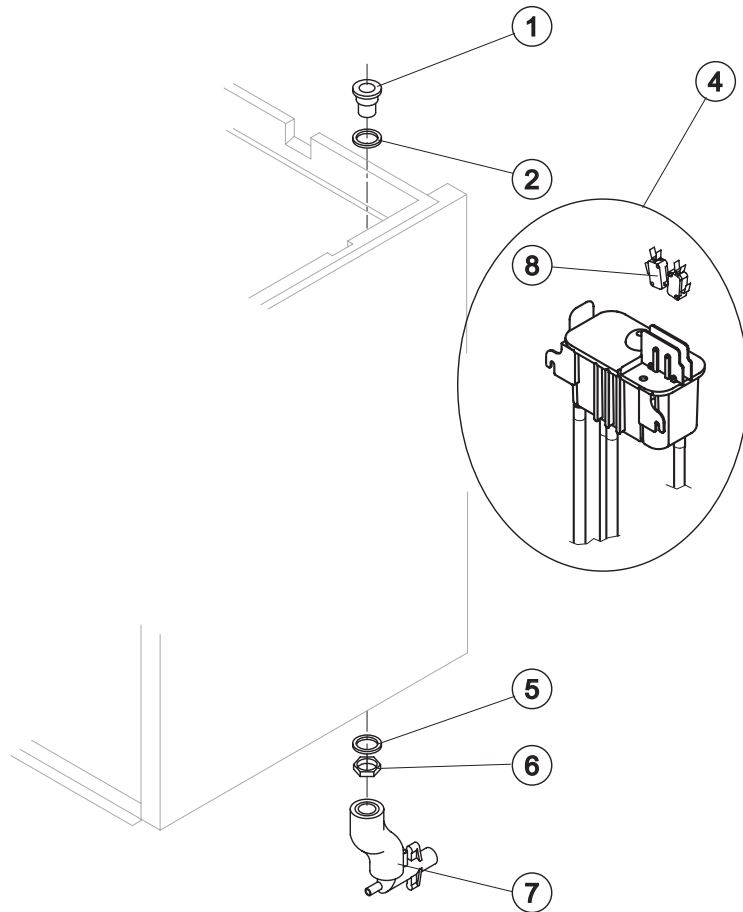

### Parts for Water-Cooled Version Only

Ref.	Spare Description	Code
4	Water Condenser	14057
5	Sucking Fan	10213

C11140

Ref.	Spare Description	Code
1	Insulating Cap	18170
2	Closing Disk	22825
3	Seeger	20043
4	Stainless Steel Screw	20663
5	Shimming Disk	22826
6	Self-Lubricating Disk	20631
7	Stainless Steel Thrust Bearing	20686
8	OR Gasket 3087	20688
9	Ice Breaker	201236
10	Auger	20783
11	Ceramic Seal	20937
13	OR Gasket 3162 NBR70	20429
14	Reduction Ring	20785
15	Stainless Steel Bearing	20782
16	Flange	20629
17	Joint	D20784
18	Evaporator Assy	C11140
19	Insulating Cap	18267

### Common Parts

Ref.	Spare Description	Code
1	Water Outlet Nipple	10472
2	Silicone Gasket	13006
4*	Double Switch Basin Assembly	C10704
5	Semirigid Polyethylene Gasket	13007
6	Bin Discharge Nut	10096
8	Microswitch	23055

### Parts for Air-Cooled Version Only

Ref.	Spare Description	Code
7	Discharges Manifold	C10235