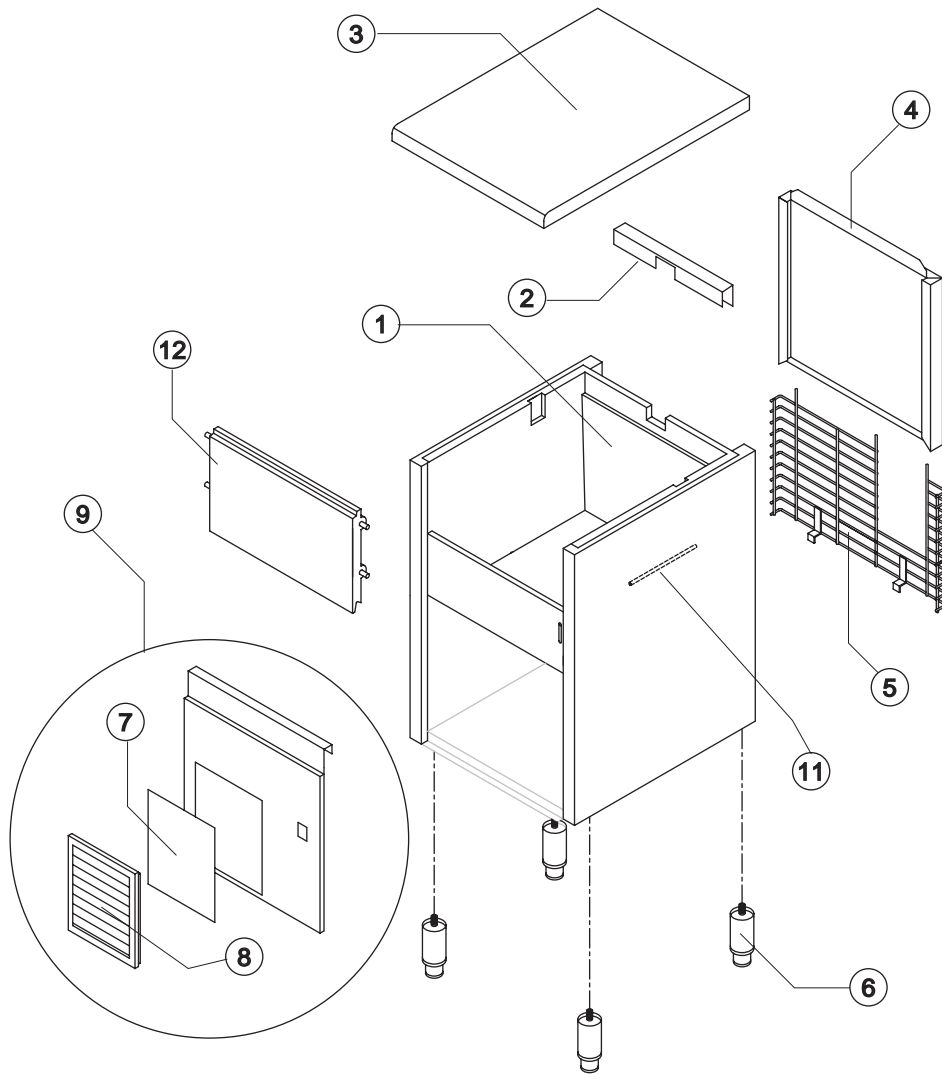

*SHELL ASSY*

*COOLING SYSTEM*

*EVAPORATOR*

*HYDRAULIC CIRCUIT*

*ELECTRIC PARTS*

Ref.	Spare Description	Code
1	Foamed Cabinet Assy	See Table
2	Cover for Ice Exhaust	22590
3	Top Assembly	C22689
4	Rear Panel Assembly	C21215
5	Rear Grid	D12014
6	Adjustable Foot	20613
7*	Filtering Panel	18106
8	Frame + Grid & Filter	C10205
9	Front Grid Panel	C22507
11	Bulbe-holder Pipe	20521
12	Door Assy	C10297

### Ref. 1 - Foamed Cabinet Assy

Condensation	Code
Air	C11096A
Water	C11096W