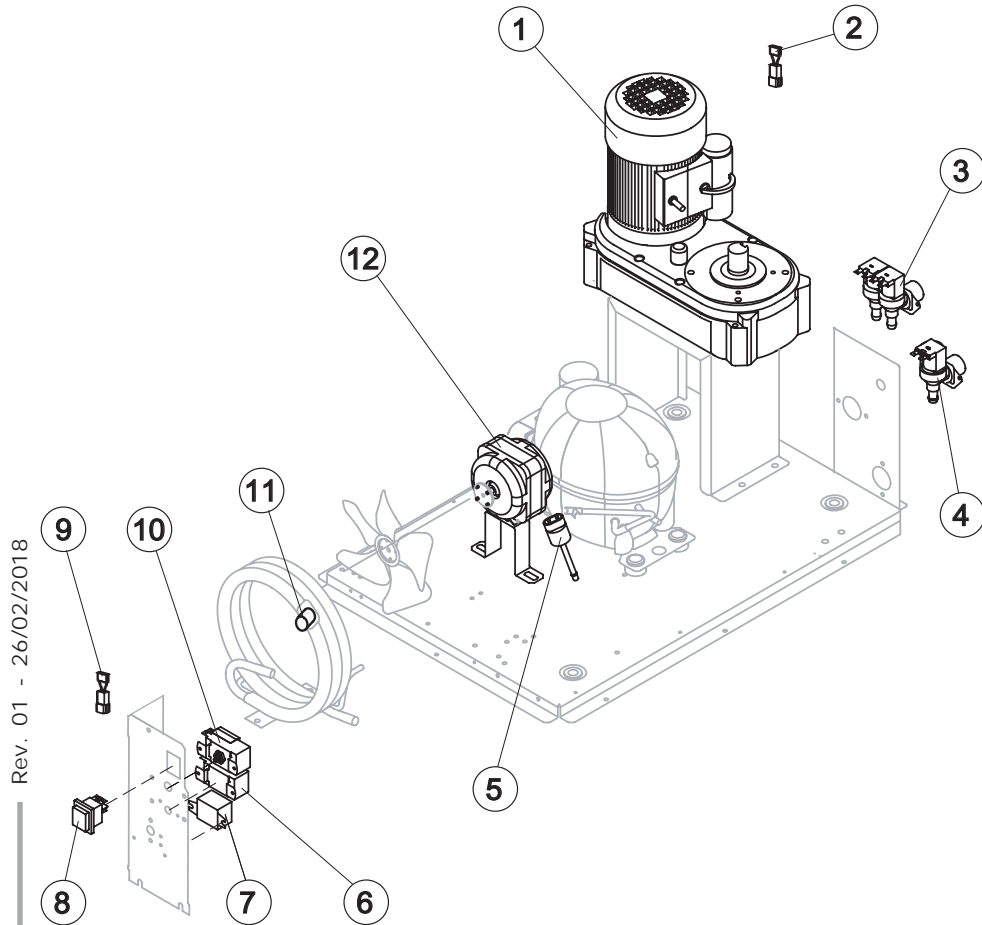

Common Parts

Ref.	Spare Description	Code
1	Gearmotor	231030
2	Anti Radio Interference Filter	C23457
5	Low pressure safety switch	231124
6*	Fan cycle switch	231123
7*	Relay	23190
8*	Green Light Switch (On-Off)	23327
9	Anti Radio Interference Filter	C23459
10*	Bin Thermostat	R23005

Parts for Air-Cooled Version Only

Ref.	Spare Description	Code
4*	1 Way- Water Inlet Valve	23115
12*	Fan Motor	Current Version 23029
12*	Fan Motor	Till s/n. 874524 231041

Parts for Water-Cooled Version Only

Ref.	Spare Description	Code
3*	2 Ways- Water Inlet Valve	23116
11*	Safety Thermostat	C23114
12*	Fan Motor	23029

Rev. 01 - 26/02/2018