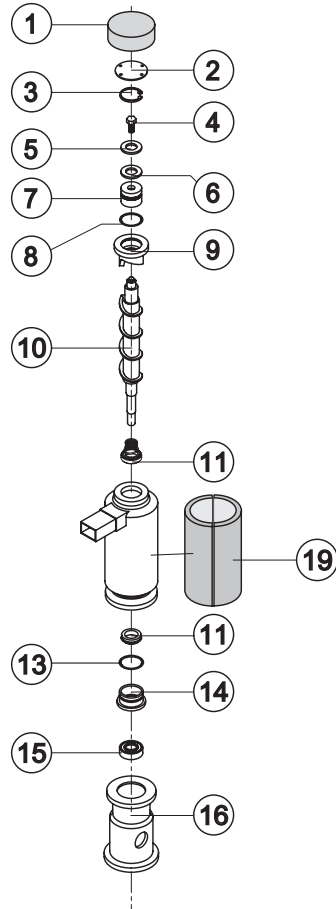

### Common Parts

Ref.	Spare Description	Code
1	Compressor	231159
2*	Molecular Drier	14009
6	Suctin Line	for the spare parts code give us the s/n.

### Parts for Water-Cooled Version Only

Ref.	Spare Description	Code
4	Water Condenser	14057
5	Sucking Fan	10213

C11140

Ref.	Spare Description	Code
1	Insulating Cap	18170
2	Closing Disk	22825
3	Seeger	20043
4	Stainless Steel Screw	20663
5	Shimming Disk	22826
6	Self-Lubricating Disk	20631
7	Stainless Steel Thrust Bearing	20686
8	OR Gasket 3087	20688
9	Ice Breaker	201236
10	Auger	20783
11	Ceramic Seal	20937
13	OR Gasket 3162 NBR70	20429
14	Reduction Ring	20785
15	Stainless Steel Bearing	20782
16	Flange	20629
17	Joint	D20784
18	Evaporator Assy	C11140
19	Insulating Cap	18267

### Common Parts

Ref.	Spare Description	Code
1	Water Outlet Nipple	10472
2	Silicone Gasket	13006
4*	Double Switch Basin Assembly	C10704
5	Semirigid Polyethylene Gasket	13007
6	Bin Discharge Nut	10096
8	Microswitch	23055

### Parts for Air-Cooled Version Only

Ref.	Spare Description	Code
7	Discharges Manifold	C10235