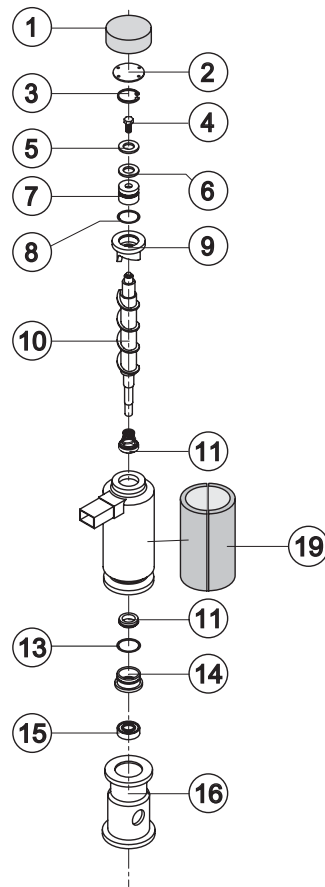

Rif.	Descrizione Ricambio	Codice
1	Left Side Panel	C221525
2	Top Assembly	C221527
3	Rear Panel	21422
4	Right Side Panel	C221524
5	Bulbe-holder Pipe	20521
6	Foot	10557
7	Front Grid Panel	C221526
8	Frame + Grid & Filter	C10205
9*	Filtering Panel	18106
10	Door Assy	C10713

Common Parts

Ref.	Spare Description	Code
2	Compressor	231122
5*	Molecular Drier	14009

Parts for Air-Cooled Version Only

Ref.	Spare Description	Code
1	Sucking Fan	20096
3	Air Condenser	20534

Parts for Water-Cooled Version Only

Ref.	Spare Description	Code
1	Sucking Fan	10213
4	Water Condenser	14057

Ref.	Spare Description	Code
1	Insulating Cap	18170
2	Closing Disk	22825
3	Seeger	20043
4	Stainless Steel Screw	20663
5	Shimming Disk	22826
6	Self-Lubricating Disk	20631
7	Stainless Steel Thrust Bearing	20686
8	OR Gasket 3087	20688
9	Ice Breaker	201236
10	Auger	201093
11	Ceramic Seal	20937
13	OR Gasket 3162 NBR70	20429
14	Reduction Ring	20785
15	Stainless Steel Bearing	20782
16	Flange	20629
17	Joint	D20784
18	Evaporator Assy	C11196
19	Insulating Cap	18268

Common Parts

Ref.	Spare Description	Code
1	Cover for Ice Exhaust	221528
2*	Double Switch Basin Assembly	C10719
3	Microswitch	23055
6	Bin Discharge Nut	10096
7	Semirigid Polyethylene Gasket	13007
8	Foamed Cabinet Assy	C11200
9	Silicone Gasket	13006
10	Water Outlet Nipple	10007