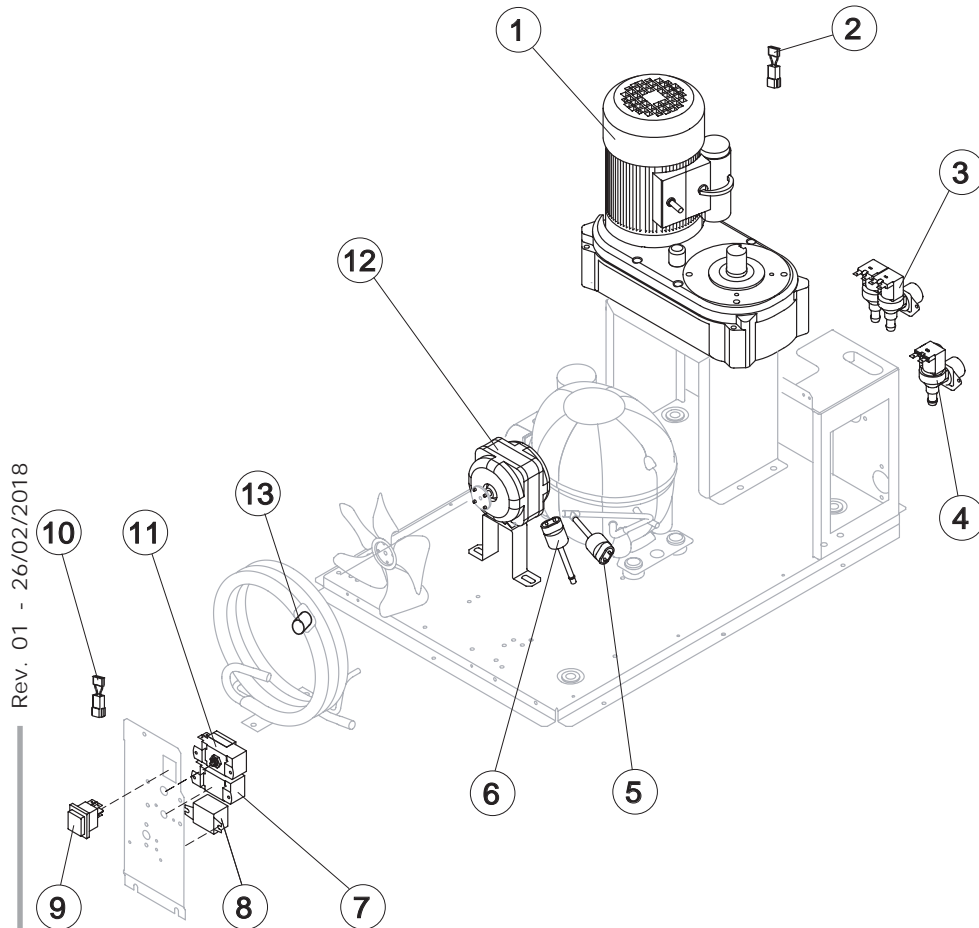

Common Parts

Ref.	Spare Description	Code
1	Cover for Ice Exhaust	221528
2*	Double Switch Basin Assembly	C10719
3	Microswitch	23055
6	Bin Discharge Nut	10096
7	Semirigid Polyethylene Gasket	13007
8	Foamed Cabinet Assy	C11200
9	Silicone Gasket	13006
10	Water Outlet Nipple	10007

Parts for Air-Cooled Version Only

Ref.	Spare Description	Code
5	Discharges Manifold	C10728

Parts for Water-Cooled Version Only

Ref.	Spare Description	Code
5	Discharges Manifold	C10729

Common Parts

Ref.	Spare Description	Code
1	Gearmotor	231030
2	Anti Radio Interference Filter	C23457
5	Low pressure safety switch	231124
7*	Fan cycle switch	231123
8*	Relay	23190
9*	Green Light Switch (On-Off)	23327
10	Anti Radio Interference Filter	C23459
11*	Bin Thermostat	R23005

Parts for Air-Cooled Version Only

Ref.	Spare Description	Code
4*	1 Way- Water Inlet Valve	23115
6	High pressure safety switch	231126
12*	Fan Motor	231041

Parts for Water-Cooled Version Only

Ref.	Spare Description	Code
3*	2 Ways- Water Inlet Valve	23116
12*	Fan Motor	23029
13*	Safety Thermostat	C23114