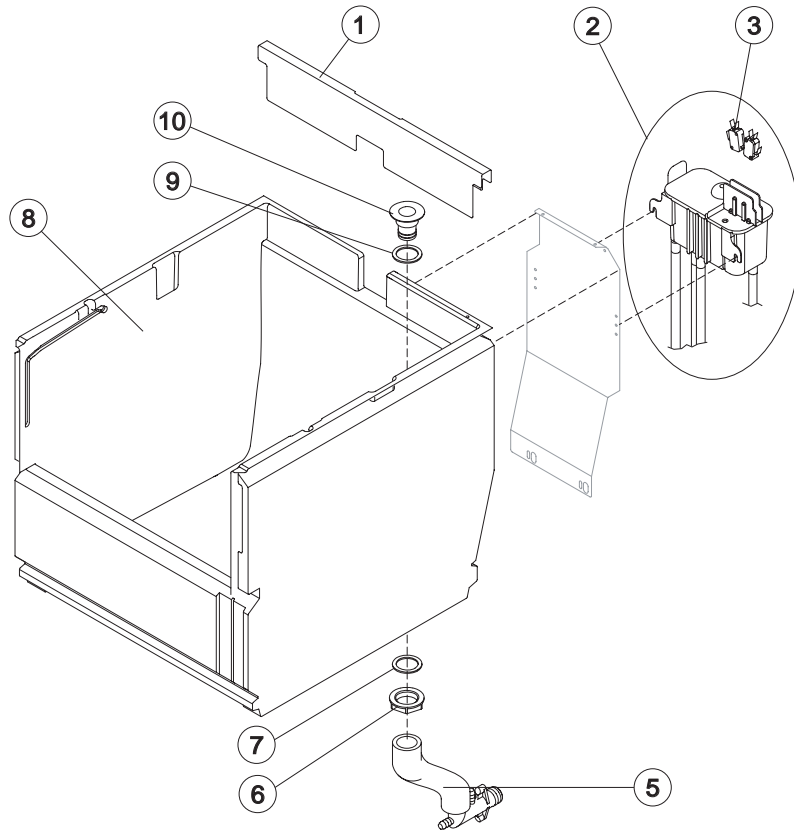

Rif.	Descrizione Ricambio	Codice
1	Left Side Panel	C221525
2	Top Assembly	C221527
3	Rear Panel	21422
4	Right Side Panel	C221524
5	Bulbe-holder Pipe	20521
6	Foot	10557
7	Front Grid Panel	C221526
8	Frame + Grid & Filter	C10205
9*	Filtering Panel	18106
10	Door Assy	C10713

Ref.	Spare Description	Code
1	Sucking Fan	10213
4	Water Condenser	14057

Ref.	Spare Description	Code
1	Insulating Cap	18170
2	Closing Disk	22825
3	Seeger	20043
4	Stainless Steel Screw	20663
5	Shimming Disk	22826
6	Self-Lubricating Disk	20631
7	Stainless Steel Thrust Bearing	20686
8	OR Gasket 3087	20688
9	Ice Breaker	201236
10	Auger	201093
11	Ceramic Seal	20937
13	OR Gasket 3162 NBR70	20429
14	Reduction Ring	20785
15	Stainless Steel Bearing	20782
16	Flange	20629
17	Joint	D20784
18	Evaporator Assy	C11196
19	Insulating Cap	18268

Common Parts

Ref.	Spare Description	Code
1	Cover for Ice Exhaust	221528
2*	Double Switch Basin Assembly	C10719
3	Microswitch	23055
6	Bin Discharge Nut	10096
7	Semirigid Polyethylene Gasket	13007
8	Foamed Cabinet Assy	C11200
9	Silicone Gasket	13006
10	Water Outlet Nipple	10007