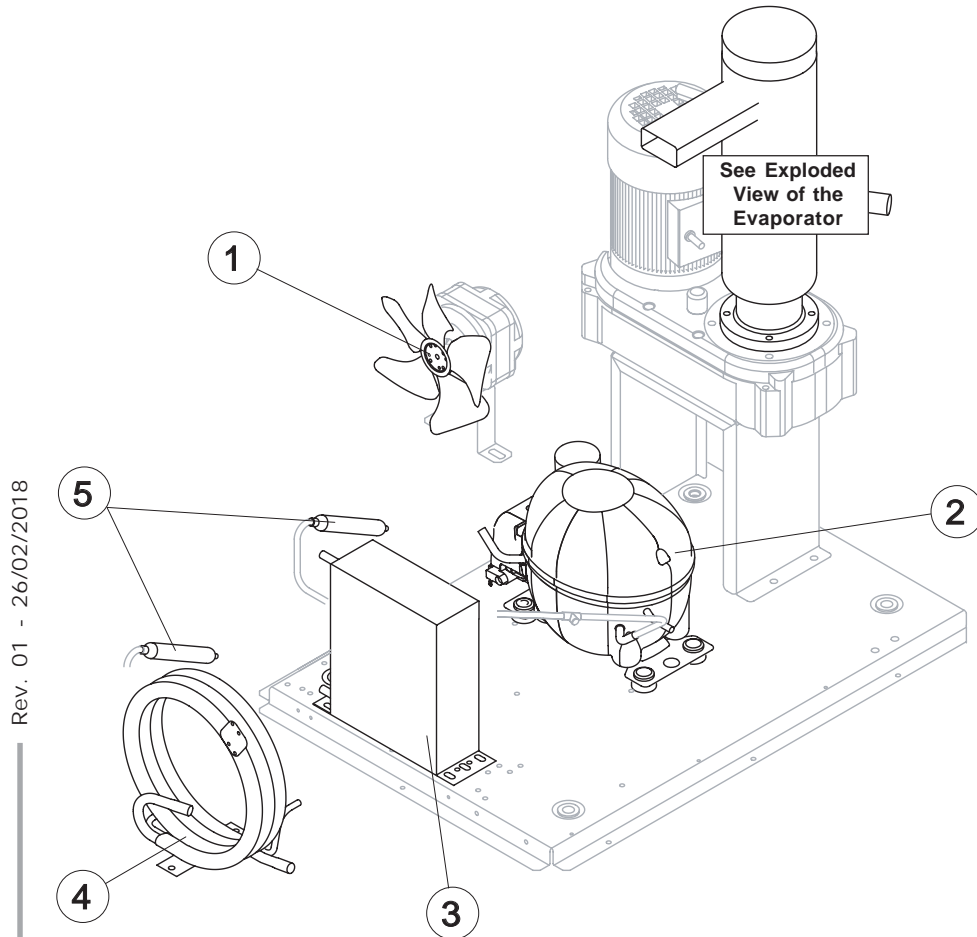

Ref.	Spare Description	Code
1	Sucking Fan	10213
4	Water Condenser	14057

Ref.	Spare Description	Code
1	Insulating Cap	18170
2	Closing Disk	22825
3	Seeger	20043
4	Stainless Steel Screw	20663
5	Shimming Disk	22826
6	Self-Lubricating Disk	20631
7	Stainless Steel Thrust Bearing	20686
8	OR Gasket 3087	20688
9	Ice Breaker	201236
10	Auger	201093
11	Ceramic Seal	20937
13	OR Gasket 3162 NBR70	20429
14	Reduction Ring	20785
15	Stainless Steel Bearing	20782
16	Flange	20629
17	Joint	D20784
18	Evaporator Assy	C11196
19	Insulating Cap	18268

Common Parts

Ref.	Spare Description	Code
1	Cover for Ice Exhaust	221528
2*	Double Switch Basin Assembly	C10719
3	Microswitch	23055
6	Bin Discharge Nut	10096
7	Semirigid Polyethylene Gasket	13007
8	Foamed Cabinet Assy	C11200
9	Silicone Gasket	13006
10	Water Outlet Nipple	10007