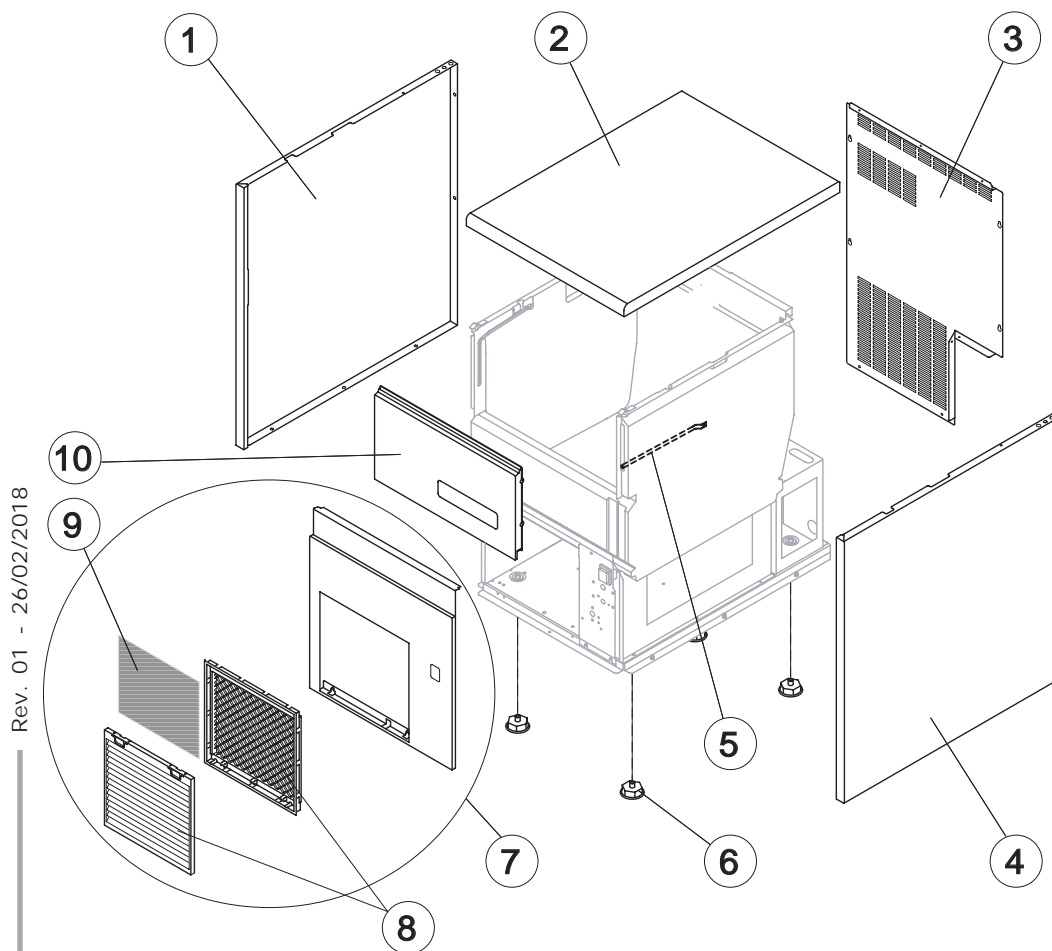

GB 601 HC

LIST OF THE EXPLODED VIEWS

SHELL ASSY

COOLING SYSTEM

EVAPORATOR

HYDRAULIC CIRCUIT

ELECTRIC PARTS

Rev. 01 - 26/02/2018

Rif.	Descrizione Ricambio	Codice
1	Left Side Panel	C221525
2	Top Assembly	C221527
3	Rear Panel	21422
4	Right Side Panel	C221524
5	Bulbe-holder Pipe	20521
6	Foot	10557
7	Front Grid Panel	C221526
8	Frame + Grid & Filter	C10205
9*	Filtering Panel	18106
10	Door Assy	C10713