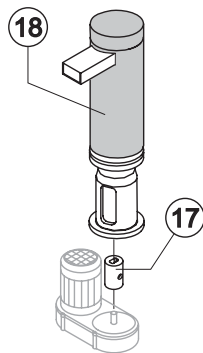

Rif.	Descrizione Ricambio	Codice
1	Left Side Panel	C221525
2	Top Assembly	C221527
3	Rear Panel	21422
4	Right Side Panel	C221524
5	Bulbe-holder Pipe	20521
6	Foot	10557
7	Front Grid Panel	C221526
8	Frame + Grid & Filter	C10205
9*	Filtering Panel	18106
10	Door Assy	C10713

Common Parts

Ref.	Spare Description	Code
2	Compressor	231122
5*	Molecular Drier	14009

Parts for Air-Cooled Version Only

Ref.	Spare Description	Code
1	Sucking Fan	20096
3	Air Condenser	20534

Parts for Water-Cooled Version Only

Ref.	Spare Description	Code
1	Sucking Fan	10213
4	Water Condenser	14057

Ref.	Spare Description	Code
1	Insulating Cap	18170
2	Closing Disk	22825
3	Seeger	20043
4	Stainless Steel Screw	20663
5	Shimming Disk	22826
6	Self-Lubricating Disk	20631
7	Stainless Steel Thrust Bearing	20686
8	OR Gasket 3087	20688
9	Ice Breaker	201236
10	Auger	201093
11	Ceramic Seal	20937
13	OR Gasket 3162 NBR70	20429
14	Reduction Ring	20785
15	Stainless Steel Bearing	20782
16	Flange	20629
17	Joint	D20784
18	Evaporator Assy	C11196
19	Insulating Cap	18268