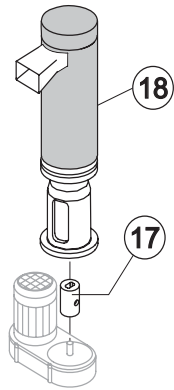

Ref.	Spare Description	Code
1	Insulating Cap	18170
2	Closing Disk	22825
3	Seeger	20043
4	Stainless Steel Screw	20663
5	Shimming Disk	22826
6	Self-Lubricating Disk	20631
7	Stainless Steel Thrust Bearing	20686
8	OR Gasket 3087	20688
9	Ice Breaker	201236
10	Auger	20783
11	Ceramic Seal	20937
13	OR Gasket 3162 NBR70	20429
14	Reduction Ring	20785
15	Stainless Steel Bearing	20782
16	Flange	20629
17	Joint	D20784
18	Evaporator Assy	C11152
19	Insulating Cap	18281