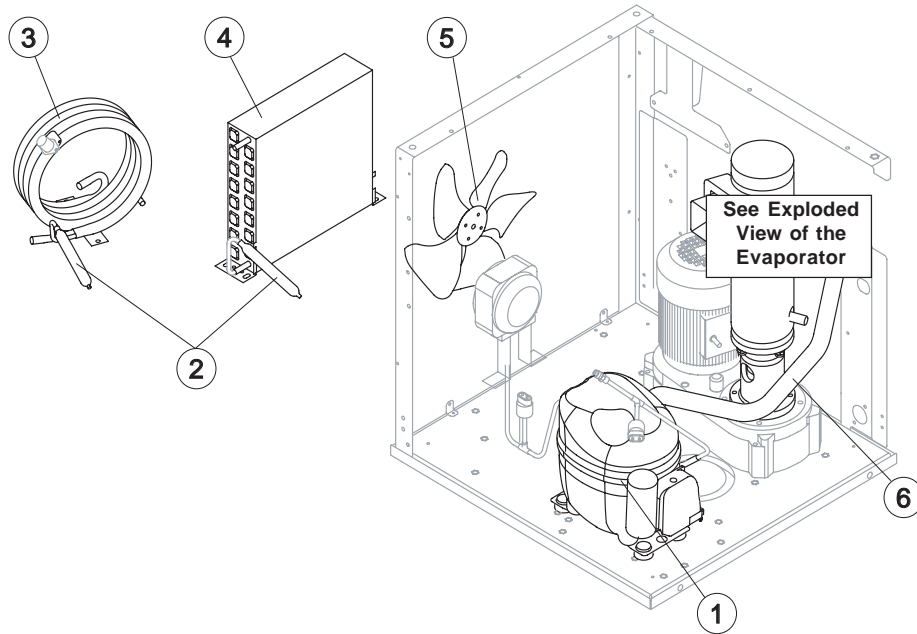

Rev. 1 - 26/02/2018

Common Parts

Ref.	Spare Description	Code
1	Top	221518
2	Back Panel	221514
3	Back Grill	D12091
4	Right Side Panel	221516
5	Right Side Grill	D12092
6	Front Panel	221512

Parts for Air-Cooled Version Only

Ref.	Spare Description	Code
7*	Filter	18247
12	Bottom Left Side Panel	Current Version 221854
13	Left Side Panel	Current Version 221516
15	Left Side Grill	Current Version D12093
8	Left Side Grill	Till s/n. 887824 D12094
9	Left Side Panel	Till s/n. 887824 221520

Parts for Water-Cooled Version Only

Ref.	Spare Description	Code
10	Left Side Panel	221516
11	Left Side Grill	D12092

Common Parts

Ref.	Spare Description	Code
1	Compressore	231174
2*	Molecular Drier	14009
6	Suctin Line	for the spare parts code give us the s/n.