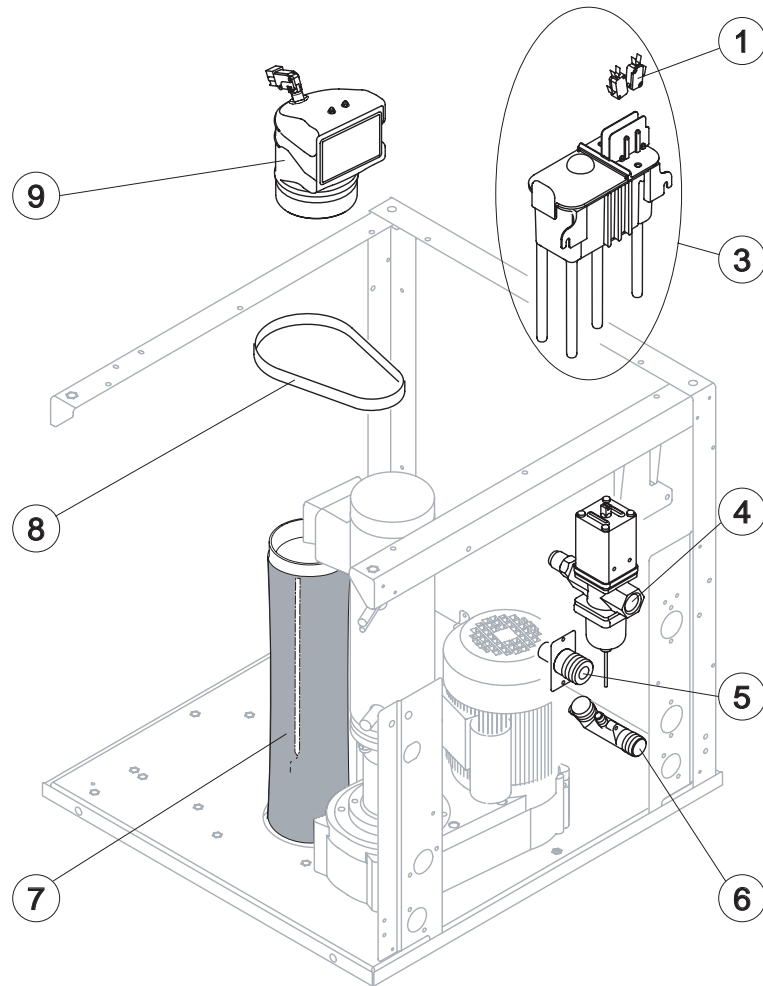

Parts for Water-Cooled Version Only

Ref.	Spare Description	Code
4	Water Condenser	14014

Ref.	Spare Description	Code
1	Insulating Cap	18170
2	Closing Disk	22825
3	Seeger	20043
4	Stainless Steel Screw	20663
5	Shimming Disk	22826
6	Self-Lubricating Disk	20631
7	Stainless Steel Thrust Bearing	20686
8	OR Gasket 3087	20688
9	Ice Breaker	201236
10	Auger	20783
11	Ceramic Seal	20937
13	OR Gasket 3162 NBR70	20429
14	Reduction Ring	20785
15	Stainless Steel Bearing	20782
16	Flange	20629
17	Joint	D20784
18	Evaporator Assy	C11152
19	Insulating Cap	18281

Common Parts

Ref.	Spare Description	Code
1	Microswitch	23055
3*	Double Switch Basin Assembly	C10684
5	Discharges Manifold	10579
7	Ice Outlet Pipe with Bin Bulb Holder	C10655
8	Locking Exhaust Strip	25049
9*	Ice Exhaust with micro Assy	C10585