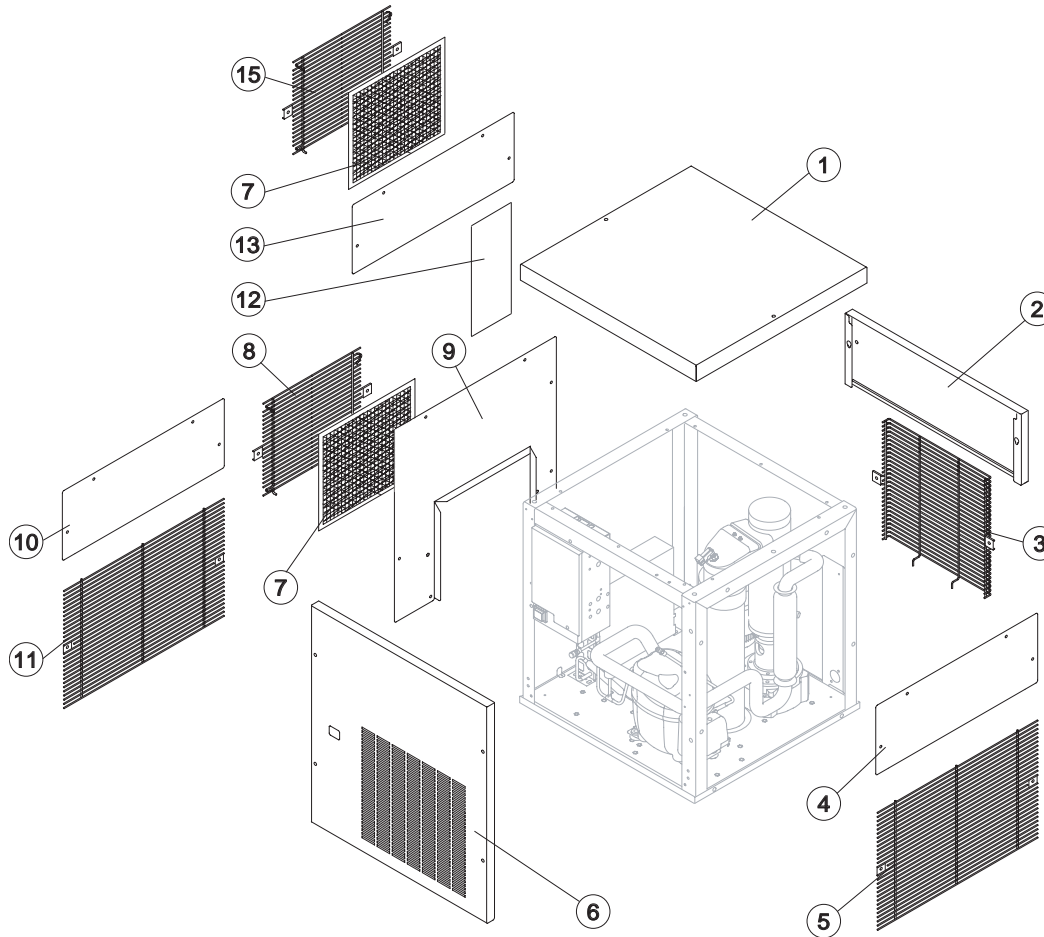

G 160 HC

LIST OF THE EXPLODED VIEWS

SHELL ASSY

COOLING SYSTEM

EVAPORATOR

HYDRAULIC CIRCUIT

ELECTRIC PARTS

Rev. 1 - 26/02/2018

Rev. 1 - 26/02/2018

Common Parts

Ref.	Spare Description	Code
1	Top	221518
2	Back Panel	221514
3	Back Grill	D12091
4	Right Side Panel	221516
5	Right Side Grill	D12092
6	Front Panel	221512

Parts for Air-Cooled Version Only