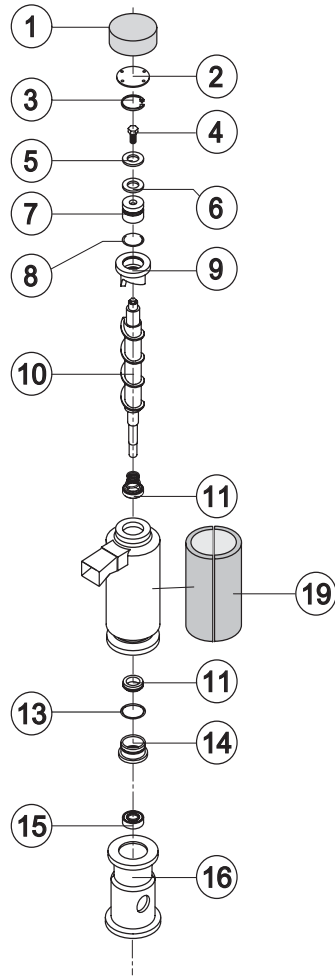

Ref.	Spare Description	Code
1	Insulating Cap	18170
2	Closing Disk	22825
3	Seeger	20043
4	Stainless Steel Screw	20663
5	Shimming Disk	22826
6	Self-Lubricating Disk	20631
7	Stainless Steel Thrust Bearing	20686
8	OR Gasket 3087	20688
9	Ice Breaker	201236
10	Auger	20783
11	Ceramic Seal	20937
13	OR Gasket 3162 NBR70	20429
14	Reduction Ring	20785
15	Stainless Steel Bearing	20782
16	Flange	20629
17	Joint	D20784
18	Evaporator Assy	C11152
19	Insulating Cap	18281