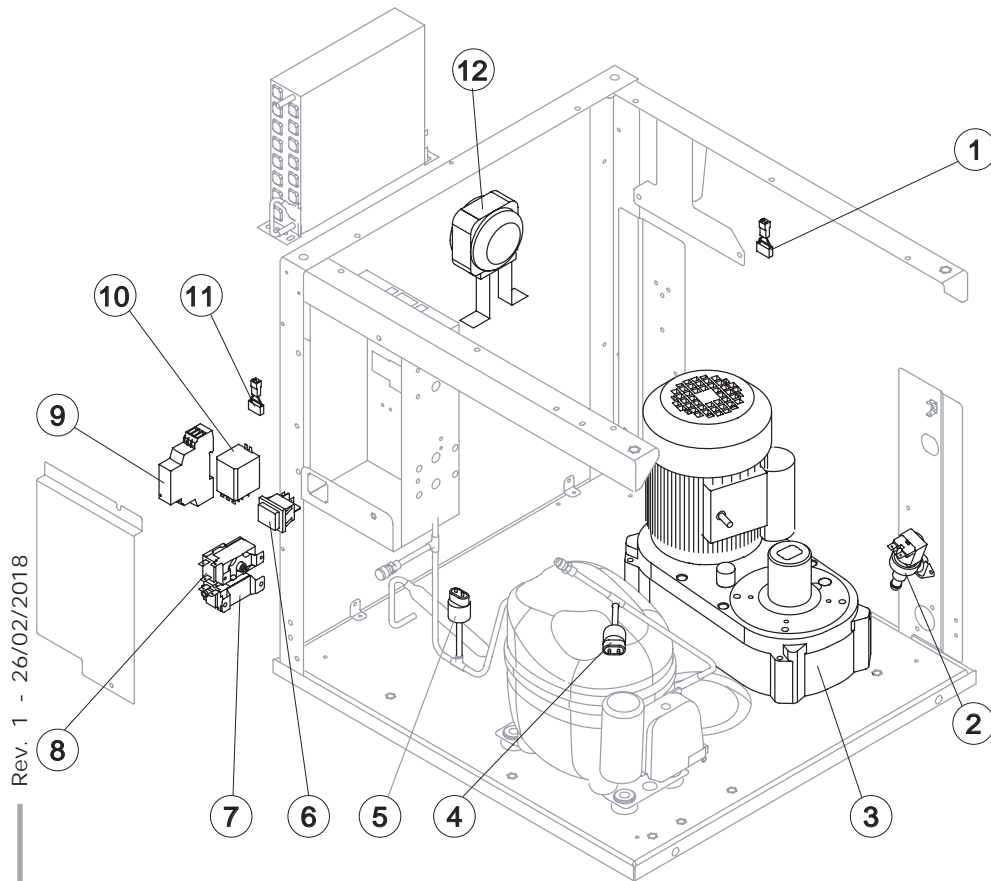

Common Parts

Ref.	Spare Description	Code
1	Microswitch	23055
3*	Double Switch Basin Assembly	C10684
5	Discharges Manifold	10579
7	Ice Outlet Pipe with Bin Bulb Holder	C10655
8	Locking Exhaust Strip	25049
9*	Ice Exhaust with micro Assy	C10585

Parts for Water-Cooled Version Only

Ref.	Spare Description	Code
4	Water regulating valve assembly	R20210
5	Drain manifold	20984

Common Parts

Ref.	Spare Description	Code
1	Anti Radio Interference Filter	C23457
2*	1 Way- Water Inlet Valve	23115
3	Gearmotor	231030
4	Evaporator pressure switch	231124
5	HP Safety pressure switch	231126
6*	Green Light Switch (On-Off)	23327
8*	Bin Thermostat	R231035
9*	Electronic Timer	231033
10*	Relay	23190

Parts for Air-Cooled Version Only

Ref.	Spare Description	Code
7*	Fan cycle switch	231123
11	Anti Radio Interference Filter	C23459
12*	Fan Motor	23067

Rev. 1 - 26/02/2018